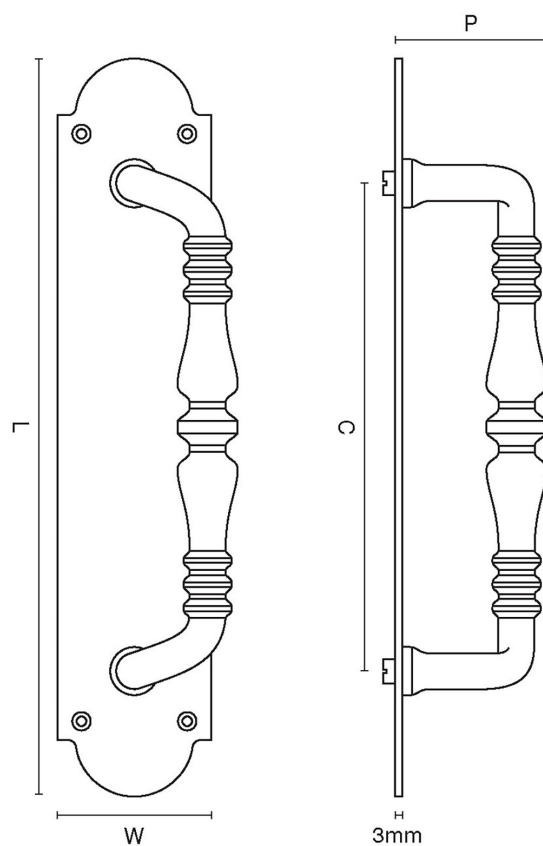

# CROFT

**Product Code:** 1954R

**Product Name:** Ornate Pull Handle On Shaped Plate

**Description:** 2 size options available- 12" x 1/2" and 14 1/2" x 3".

Shown here in our Polished Brass finish.

## Product Information

2 size options available- 12" x 1/2" and 14 1/2" x 3".

Available in all Croft finishes excluding RBMA, TB,