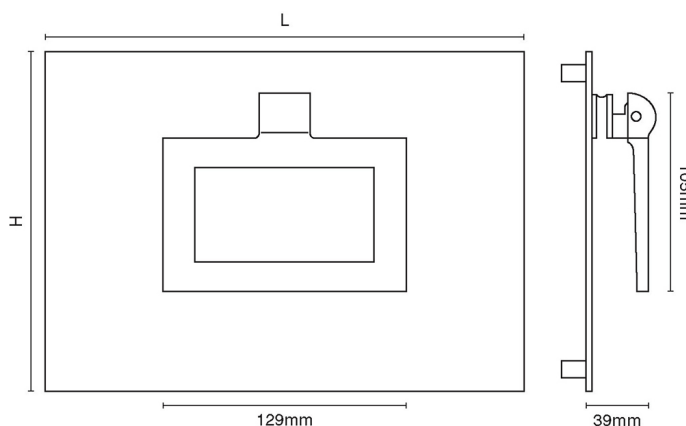

CROFT

Product Code: 1931

Product Name: Edinburgh Handle

Description: Cast from the finest brass, this attractive and impressive pull handle adds a real sense of grandeur to any period property.

Shown here in our Polished Nickel finish.

Product Information

This product is a pull handle and does not operate a latch.

Supplied with 4 No M6 x 80mm threads, M6 dome nuts and washers

Available in three sizes as standard, custom backplate sizes also available. Speak with our team for details.

Sizes	W	H	P
152 x 102	152mm	102mm	35mm
178 x 127	178mm	127mm	35mm
254 x 178	254mm	178mm	35mm

Available in all Croft finishes excluding RBMA, TB,