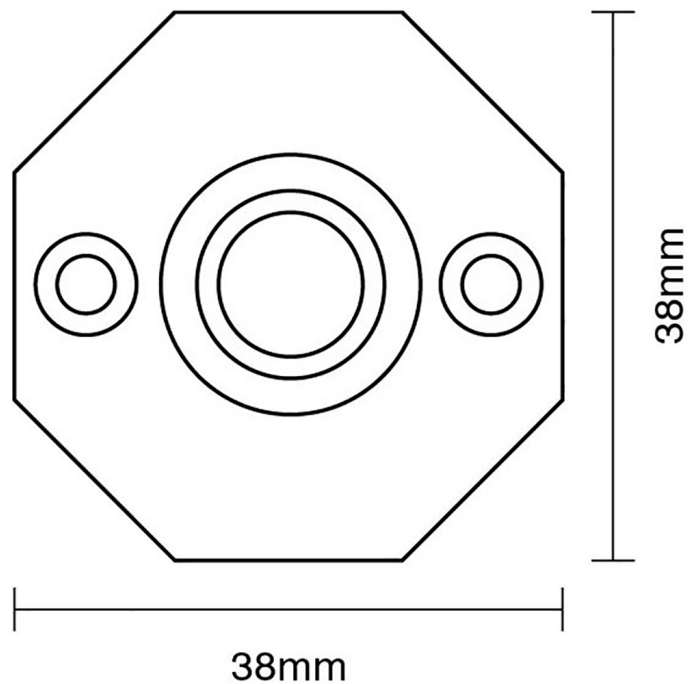

# CROFT

**Product Code:** 1916

**Product Name:** Octagonal Bell Push

**Description:** Our stylish octagonal bell push complete with knurled detail and designed to complement our range of entrance door furniture. Perfectly completes your look.

### Product Information

To suit battery or standard mains supply.

Fixing Centres: 26mm

Supplied with fixing screws in matching finish.

Available in all Croft finishes excluding RBMA, TB, ZB,