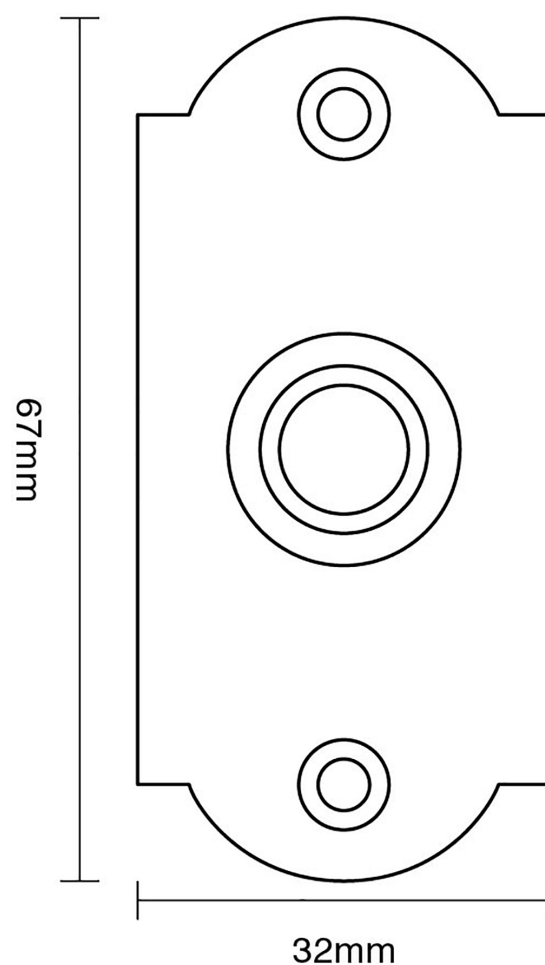

CROFT

**Product Code:** 1914

**Product Name:** Arched Bell Push

**Description:** Our stylish arched bell push complete with knurled detail and designed to complement our range of entrance door furniture. Perfectly completes your look. Also available as a concealed fix version- code 1913CF

### Product Information

To suit battery or standard mains supply.

Fixing Centres: 50mm

Supplied with fixing screws in matching finish.

Available in all Croft finishes excluding RBMA, TB, ZB,