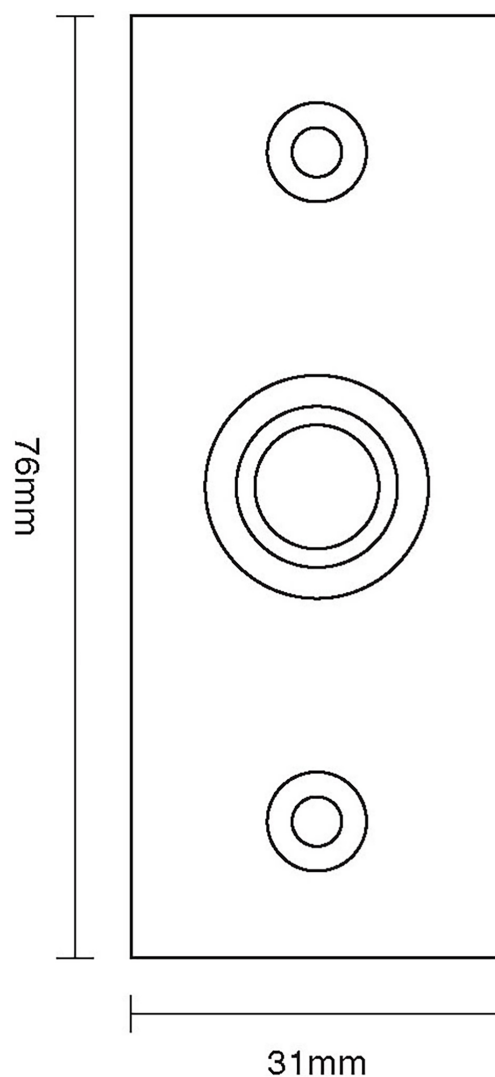

CROFT

Product Code: 1910

Product Name: Rectangular Bell Push

Description: Our stylish rectangular bell push complete with knurled detail and designed to complement our range of entrance door furniture. Perfectly completes your look.

Shown here in our Pearl Nickel finish.

Product Information

To suit battery or standard mains supply.

Fixing Centres: 56mm

Supplied with 2 No fixing screws in matching finish.

Available in all Croft finishes excluding ZB,