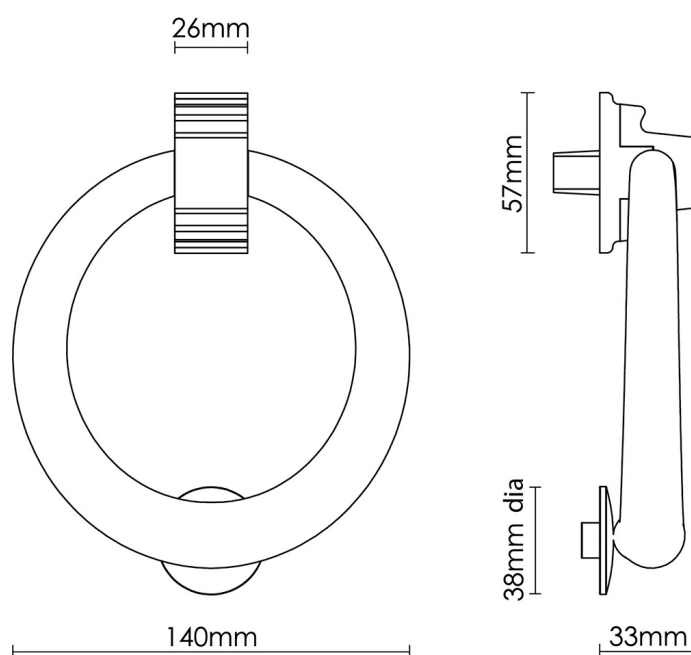

CROFT

Product Code: 1894

Product Name: Large Ring Knocker

Description: This large cast ring knocker will add an elegant touch to your front door.

Shown here in our Polished Nickel finish.

Product Information

Supplied with M6 x 80mm threads, dome nuts in matching finish, and washers

Available in all Croft finishes excluding RBMA, TB,