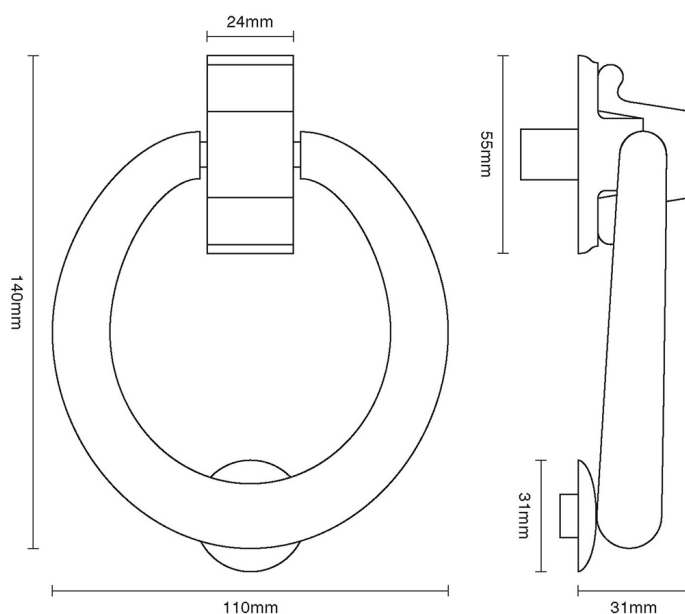

# CROFT

**Product Code:** 1893

**Product Name:** Ring Knocker

**Description:** This simple and stylish ring knocker will add an elegant touch to your front door.

Shown here in our Polished Nickel finish.

## Product Information

Supplied with M6 x 80mm threads, dome nuts in matching finish, and washers

Available in all Croft finishes excluding RBMA, TB,