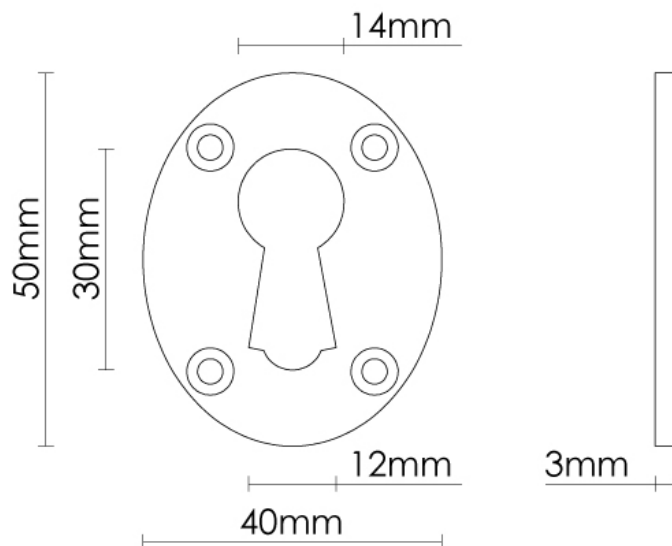

CROFT

Product Code: 1892

Product Name: Escutcheon For Rim Locks

Description: Add an elegant finishing touch with our beautifully crafted escutcheons.

Shown here in our Light Antique Brass finish.

Product Information

Supplied with 4 No 6 x 3/4 screws in a matching finish.

Available in all Croft finishes excluding RBMA, TB,