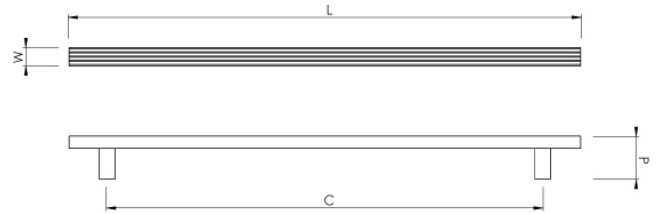

# CROFT

**Product Code:** 189-457

**Product Name:** Icon Appliance Pull

**Description:** The Icon Appliance Pull, available in over 25 finishes & patinas.

Shown here in our Matt Black Bronze finish.

## Product Information

Supplied with M8 fixing bolts.

Sizes	L	W	P	Bolt Centres
189-457	537	19	45	457mm

Available in all Croft finishes excluding RBMA, TB,