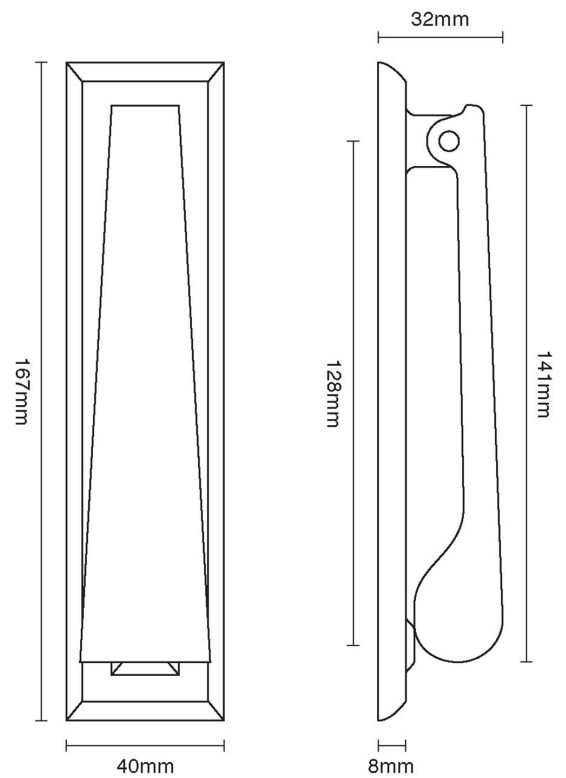

CROFT

Product Code: 1750

Product Name: Plain Door Knocker

Description: Our elegant brass vertical door knocker suits both traditional and contemporary doors and is part of our full range of front door fittings.

Shown here in our Satin Nickel finish.

Product Information

Supplied with M6 x 80mm threads, dome nuts in matching finish, and washers

Available in all Croft finishes excluding RBMA, TB,