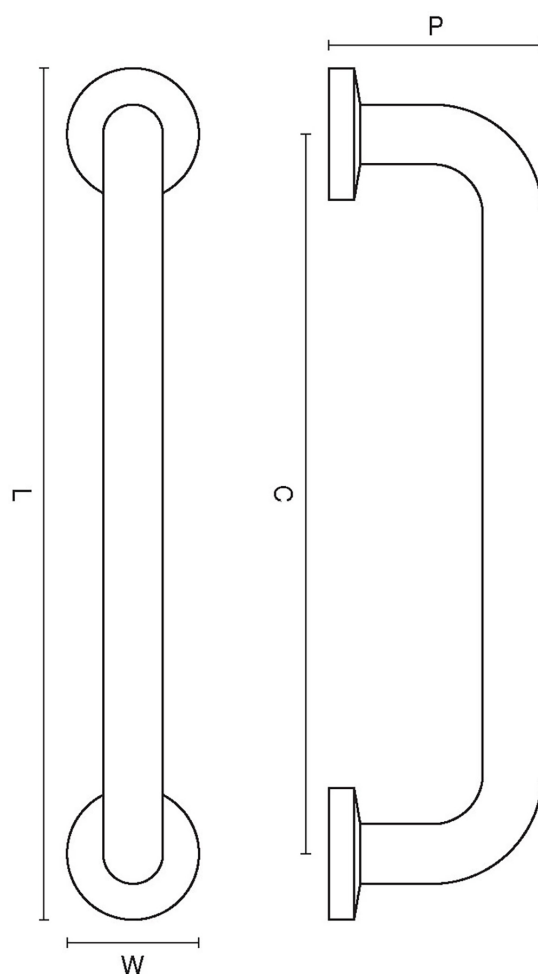

# CROFT

**Product Code:** 1690

**Product Name:** Pull Handle On Covered Roses

**Description:** Available in the following sizes: 6 x 3/4", 9 x 3/4" and 12 x 3/4". Other sizes available as a special order.

## Product Information

Available in the following sizes: 6 x 3/4", 9 x 3/4" and 12 x 3/4".  
Other sizes available as a special order.

### Sizes

6 x 3/4"

9 x 3/4"

12 x 3/4"

Available in all Croft finishes excluding RBMA, TB,