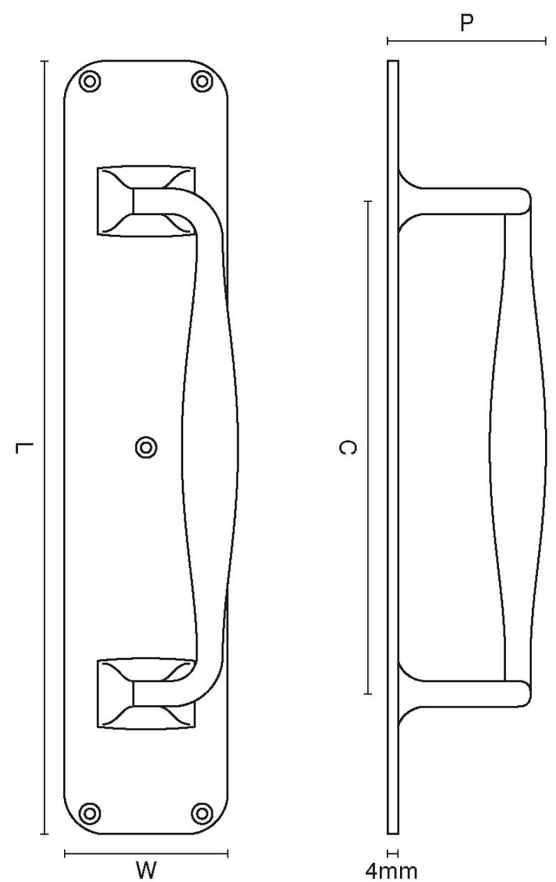

CROFT

Product Code: 1654

Product Name: Cast In One Pull Handle On Plate

Description: Our Cast In One Pull Handle is available in 2 sizes, 12" and 14".

Shown here in our Polished Brass Unlacquered finish.

Product Information

Our Cast In One Pull Handle is available in 2 sizes, 12" and 14".

W

P

C

58

62

187

Available in all Croft finishes excluding RBMA, TB,