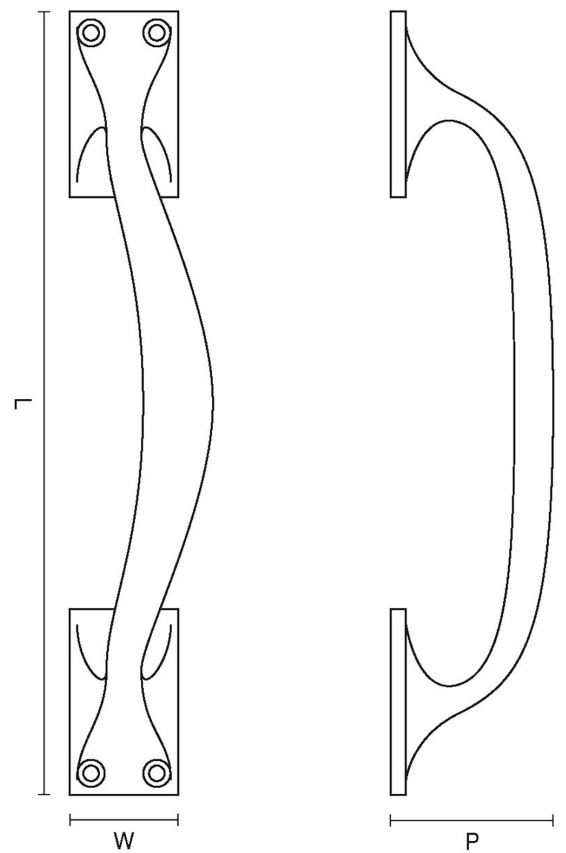

CROFT

Product Code: 1653

Product Name: Pull Handle

Description: 8", 10" and 12" sizes available.

Shown here in our Pearl Nickel finish.

Product Information

8", 10" and 12" sizes available.

Sizes	L	W	P
8"	205	30	42
10"	255	32	54
12"	300	32	54