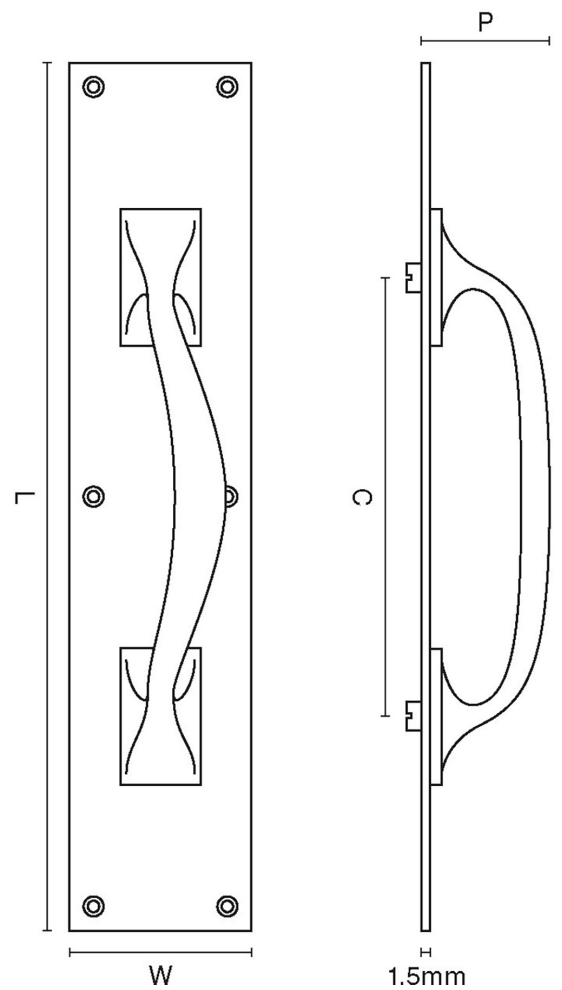

CROFT

Product Code: 1651

Product Name: Pull Handle On Plate

Description: 8" and 10" backplate sizes available.

Shown here in our Satin Brass finish.

### Product Information

8" and 10" backplate sizes available.

Sizes	L	W	P	C
8"	305	64	44	153
10"	355	76	54	192

Available in all Croft finishes