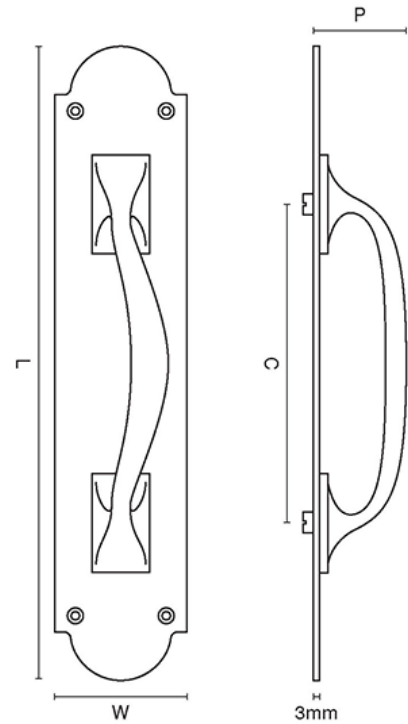

CROFT

Product Code: 1651R

Product Name: Pull Handle On Shaped Plate

Description: 12" and 14" sizes available.

Shown here in our Aged Brass finish.

Product Information

12" and 14" sizes available.

Available in all Croft finishes excluding RBMA, TB,