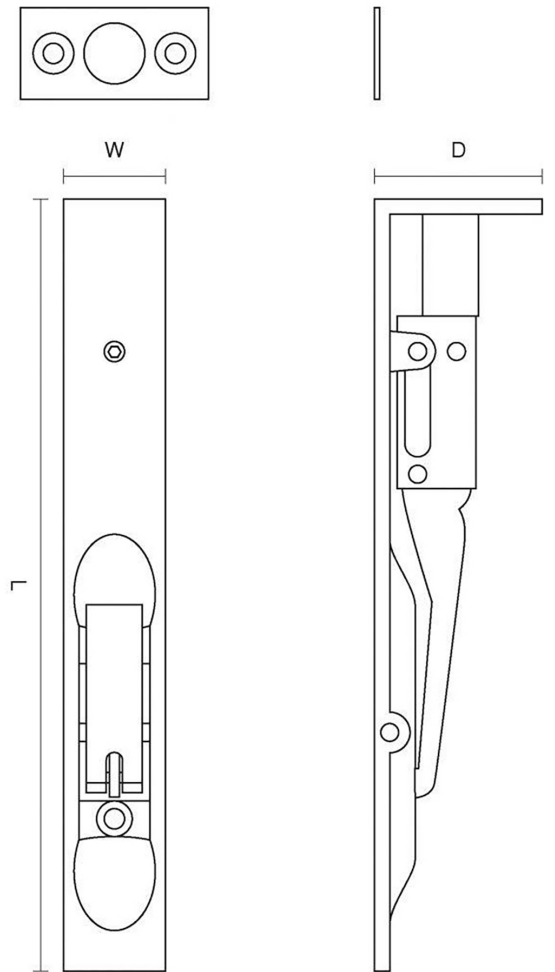

CROFT

Product Code: 1827L

Product Name: Lockable Lever Action Flush Bolt

Description: Our Lockable Lever Action Flush Bolt is fitted to the inside of the door, with easy mechanism to smoothly bolt the door vertically.

Shown here in our Aged Brass finish.

Product Information

Available in the following sizes as standard: 6" x 3/4" 8" x 3/4"
10" x 3/4" 12" x 3/4" 18" x 3/4"

Available in all Croft finishes excluding RBMA, TB,