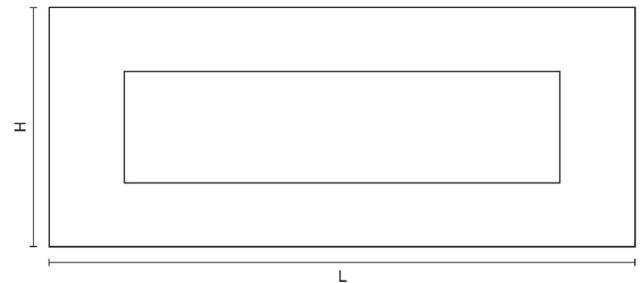

CROFT

Product Code: 1635

Product Name: Letter Plate

Description: Our popular solid brass letter plate is available in eight size options as standard and is part of our full range of front door fittings.

Shown here in our Polished Brass Unlacquered finish.

Product Information

Supplied with fixings to suit up to 57mm thick doors as standard. M6 x 80mm bolts, washers, and dome caps in matching finish.

Available in the following sizes, with our Letter Tidies available to neatly cover the aperture and fixings.

(Recommended Letter Tidy size shown in brackets)

8" x 2 3/4" (11" x 3")
10" x 3" (11" x 3")
10" x 4" (11" x 3")
12" x 3" (12" x 4")
12" x 4 1/4" (12" x 4")
13" x 3" (12" x 4")
14" x 4 1/2" (14" x 4")

| Sizes | L | H | Bolt Centres | Aperture |
|-------------|-------|-------|--------------|------------|
| 8" x 2 3/4" | 203mm | 70mm | 185mm | 153 x 39mm |
| 10 x 3" | 250mm | 76mm | 227mm | 190 x 41mm |
| 10 x 4" | 254mm | 102mm | 222mm | 187 x 47mm |
| 12 x 3" | 305mm | 76mm | 262mm | 218 x 44mm |
| 12 x 4.1/4" | 305mm | 108mm | 269mm | 238 x 53mm |
| 13 x 3" | 330mm | 76mm | 296mm | 258 x 45mm |
| 14 x 4.1/2" | 355mm | 112mm | 316mm | 270 x 51mm |