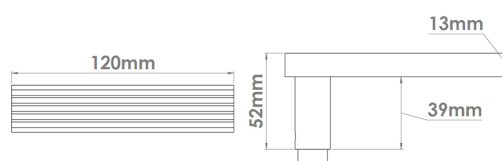

Available in all Croft finishes excluding RBMA, TB,