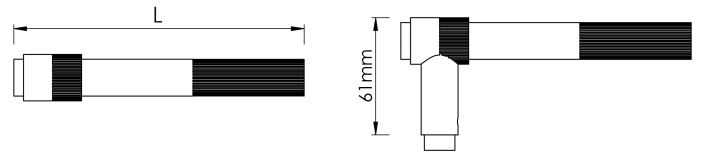

# CROFT

**Product Code:** 121/210

**Product Name:** Mayfair Lever on Plain Round Rose

**Description:** Intricately crafted, effortlessly chic. The exquisite detailing and sleek polishing combine to create this statement lever.

Available in 2 sizes.

Shown here on our 210 Plain Round Rose. Also available with any of our Elements concealed Roses.

Roses sold separately.

Shown here in our Light Antique Brass finish.

## Product Information

Suitable for door thickness 44mm - 65mm standard.

Add 6mm to lever projection to include Rose.  
Supplied with grub screw, 8mm grooved spindle and Allen key.

| Sizes | L   |
|-------|-----|
| 130   | 130 |
| 150   | 150 |