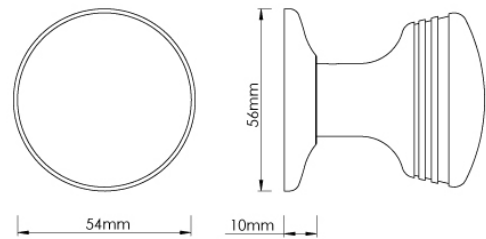

CROFT

Product Code: 116cov57d

Product Name: Legacy Door Knob on Arc Rose

Description: The Legacy door knob on an arc rose has 3 indented stripes circling its smooth outer edge. Also available on a selection of roses and backplates.

Shown here in our Imitation Bronze Unlacquered finish.

Product Information

The Legacy door knob on an arc rose has 3 indented stripes circling its smooth outer edge. Also available on a selection of roses and backplates.