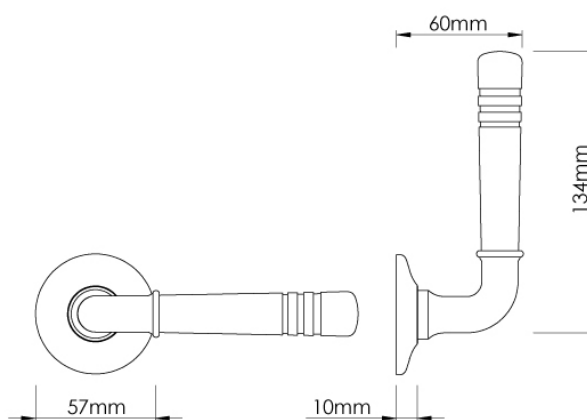

# CROFT

**Product Code:** 115cov57d

**Product Name:** Legacy Door Handle on Arc Rose

**Description:** The Legacy door handle on an arc rose emulates the stylish striping on famous race cars from years past. Also available on a selection of roses and backplates.

## Product Information

The Legacy door handle on an arc rose emulates the stylish striping on famous race cars from years past. Also available on a selection of roses and backplates.

Available in all Croft finishes excluding RBMA, TB,