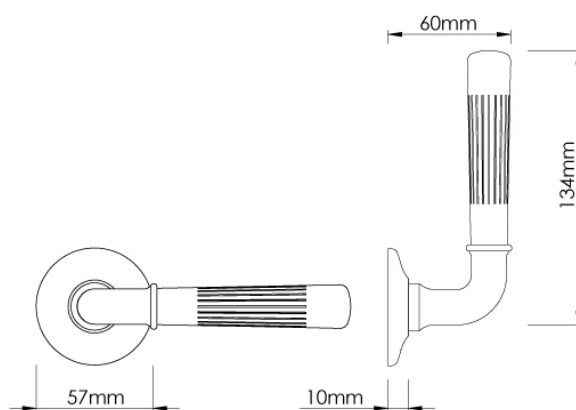

CROFT

Product Code: 111cov57d

Product Name: Brooklands Door Handle on Arc Rose

Description: The Brooklands door handle on an arc rose, inspired by the race cars of the 1950's. Also available on a selection of roses and backplates.

Shown here in our Light Antique Brass finish.

Product Information

The Brooklands door handle on an arc rose, inspired by the race cars of the 1950's. Also available on a selection of roses and backplates.