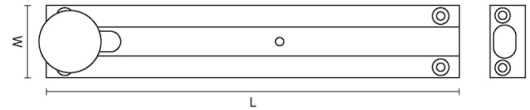

Product Information

Available in the following sizes: 4" x 1 1/2" 6" x 1 1/2" 8" x 1 1/2" 12" x 1 1/2"

Sizes	L	W
4" x 1 1/2"	100	38
6" x 1 1/2"	152	38
8" x 1 1/2"	203	38
12" x 1 1/2"	305	38

CROFT

Product Code: 6381L

Product Name: Lockable Knob Slide Action Bolt

Description: A heavier duty lockable sliding bolt in a choice of four sizes to suit.

Shown here in our Imitation Bronze Unlacquered finish.

Product Information

Available in the following sizes: 4" x 1 1/2" 6" x 1 1/2" 8" x 1 1/2" 12" x 1 1/2" Note- 6381 Non Locking version shown in photo

Sizes	L	W
4" x 1 1/2"	100	38
6" x 1 1/2"	152	38
8" x 1 1/2"	203	38
12" x 1 1/2"	305	38