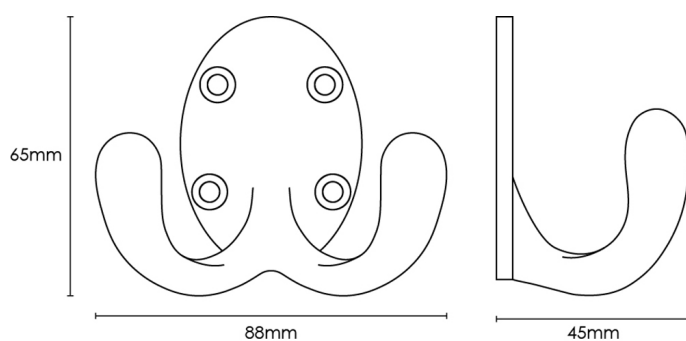

CROFT

Product Code: 1786

Product Name: Double Wardrobe Hook

Description: Our solid brass Double Wardrobe Hook. Plus now also available in new larger version 1779.

Shown here in our Satin Nickel finish.

Product Information

55mm Length.

Available in all Croft finishes

CROFT

Product Code: 1779

Product Name: Large Double Wardrobe Hook

Description: Practical and stylish, our new Large Double Wardrobe Hook in solid brass.

Shown here in our Satin Nickel finish.

Product Information

70mm

Available in all Croft finishes excluding RBMA, TB,