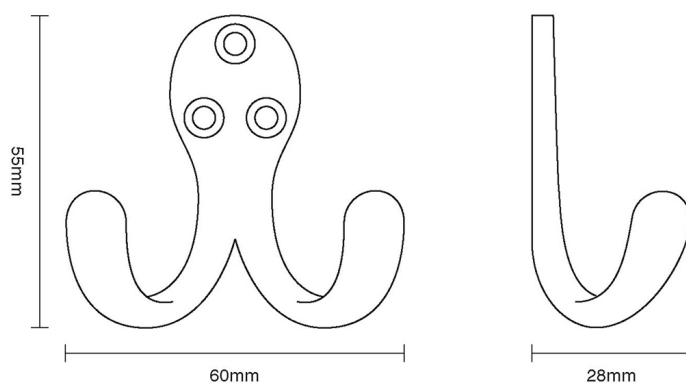

CROFT

Product Code: 1786

Product Name: Double Wardrobe Hook

Description: Our solid brass Double Wardrobe Hook. Plus now also available in new larger version 1779.

Shown here in our Satin Nickel finish.

Product Information

55mm Length.

Available in all Croft finishes

CROFT

Product Code: 1779

Product Name: Large Double Wardrobe Hook

Description: Practical and stylish, our new Large Double Wardrobe Hook in solid brass.

Shown here in our Satin Nickel finish.

Product Information

70mm

Available in all Croft finishes excluding RBMA, TB,