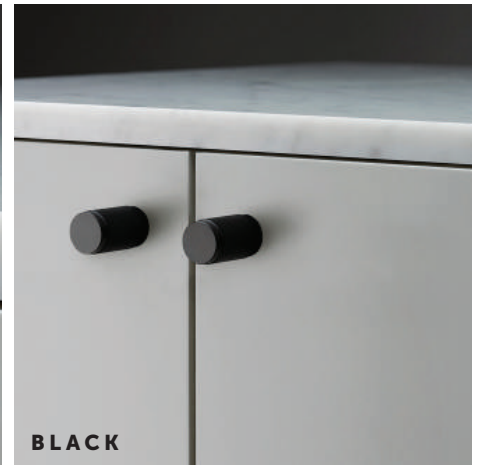

BUSTER + PUNCH

FURNITURE KNOB

FURNITURE KNOB

A Furniture Knob made from solid metal. A solid base with diamond-cut knurled handle details, ensuring pleasure with every touch. Works great on cabinet doors, cupboards, kitchen units and just about anything that can open.

Available in 4 metal finish combinations using brushed brass, steel, smoked bronze & satin black metal.

busterandpunch.com
info@busterandpunch.com

BUSTER + PUNCH

FURNITURE KNOB

TECH SPEC

(THIS ITEM IS SOLD IN SETS OF 2)