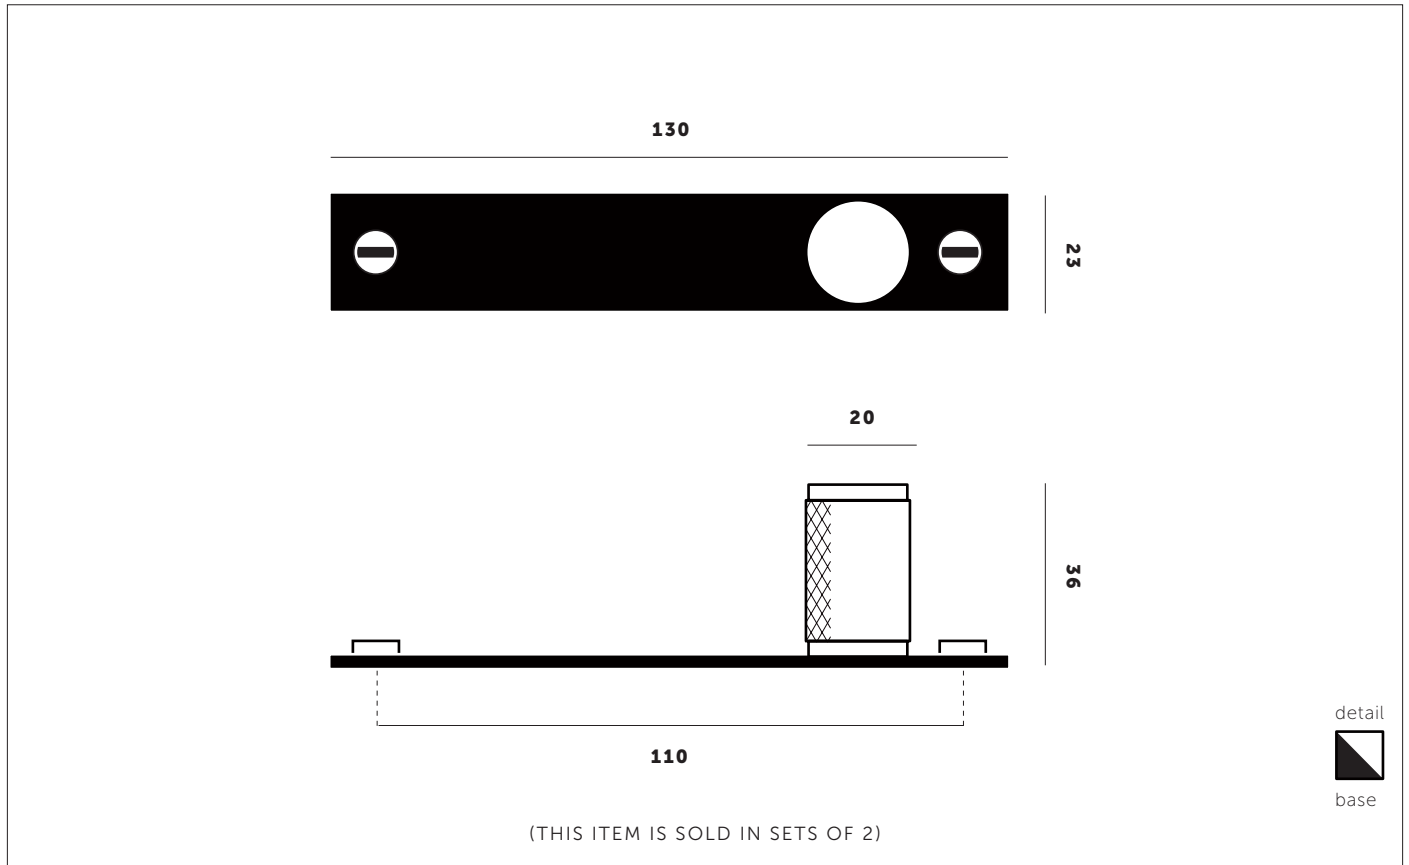

BUSTER + PUNCH

FURNITURE KNOB / PLATE

TECH SPEC

FINISH	SKU	FINISH	SKU	ALSO INCLUDED:
Steel	UK-KP-ST-A	Black	UK-KP-BL-A	4x Coin cap 4x Countersunk screw x 18mm (+2 spare)* 1x Coin cap installation tool** 4 pcs 4 pcs 1 pcs
Steel / Brass	UK-KP-ST-BR-A	Black / Brass	UK-KP-BL-BR-A	
Brass	UK-KP-BR-A	Black / Steel	UK-KP-BL-ST-A	
Smoked Bronze	UK-KP-SM-A			
Smoked Bronze/ Brass	UK-KP-SM-BR-A			
Smoked Bronze / Steel	UK-KP-SM-ST-A			

CARE INSTRUCTIONS

Wipe with damp cloth with no loose hairs, avoid using any chemicals. Please note all finishes are prone to aging.

* Fits doors & drawers of 16 mm and thicker.

** Coinscrew tool **must be used by hand only**.