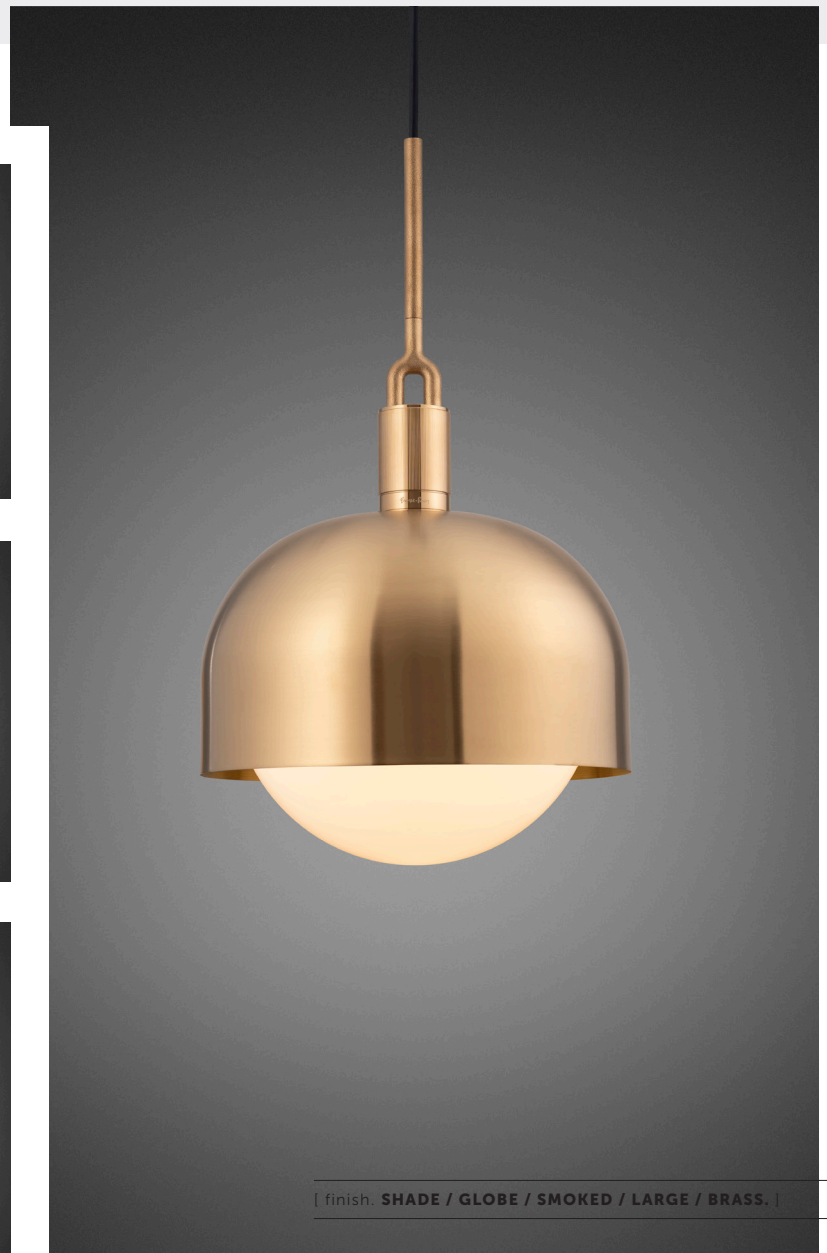

BUSTER+PUNCH

LONDON

[product.]

FORKED PENDANT / SHADE / GLOBE

[type. **PENDANT LIGHT.**]

[detail. **FORKED.**]

[process. **ROUGH-CAST.**]

[region. **UK + EUROPE.**]

A light pendant made from cast and machined metal, featuring our signature diamond-cut linear knurl pattern and fork detailing, refined by hand. Its shade is made from hand-spun metal and it comes with a handblown glass globe.

[size. **MEDIUM.**]

[info. **MEASUREMENTS.**]

[info. **SPECIFICATIONS.**]

Pendant light

1x solid metal lamp holder

Adjustable 3000 mm cable

E27 / 220-240 VAC / IP20

Max 7.5W

Bulb included

CB Certified / Class 1

1x solid metal light shade

1x hand-blown glass globe

E27 compatible

[info. **FINISH & SKU NUMBERS.**]

[finish.]

[EU.]