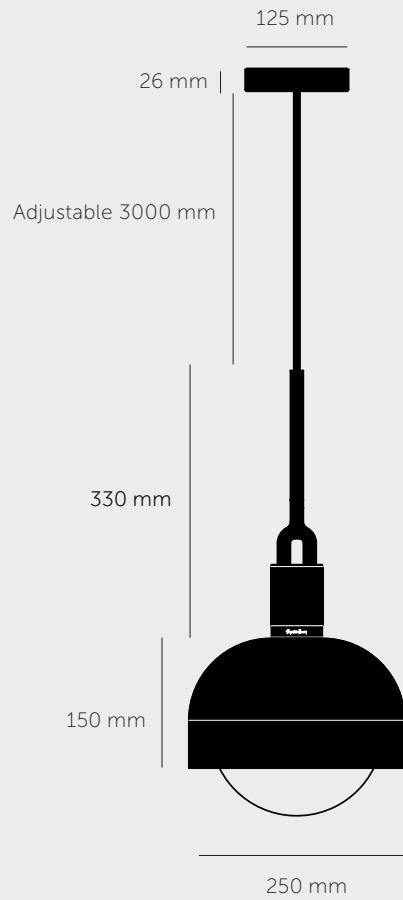

BUSTER+PUNCH

LONDON

[product.]

FORKED PENDANT / SHADE / GLOBE

[type. **PENDANT LIGHT.**]

[detail. **FORKED.**]

[process. **ROUGH-CAST.**]

[region. **UK + EUROPE.**]

A light pendant made from cast and machined metal, featuring our signature diamond-cut linear knurl pattern and fork detailing, refined by hand. Its shade is made from hand-spun metal and it comes with a handblown glass globe.

[size. **MEDIUM.**]

[info. **MEASUREMENTS.**]

[info. **SPECIFICATIONS.**]

Pendant light

1x solid metal lamp holder

Adjustable 3000 mm cable

E27 / 220-240 VAC / IP20

Max 7.5W

[size. **LARGE.**]

[info. **MEASUREMENTS.**]

[info. **SPECIFICATIONS.**]

Pendant light

1x solid metal lamp holder

Adjustable 3000 mm cable

E27 / 220-240 VAC / IP20

Max 7.5W