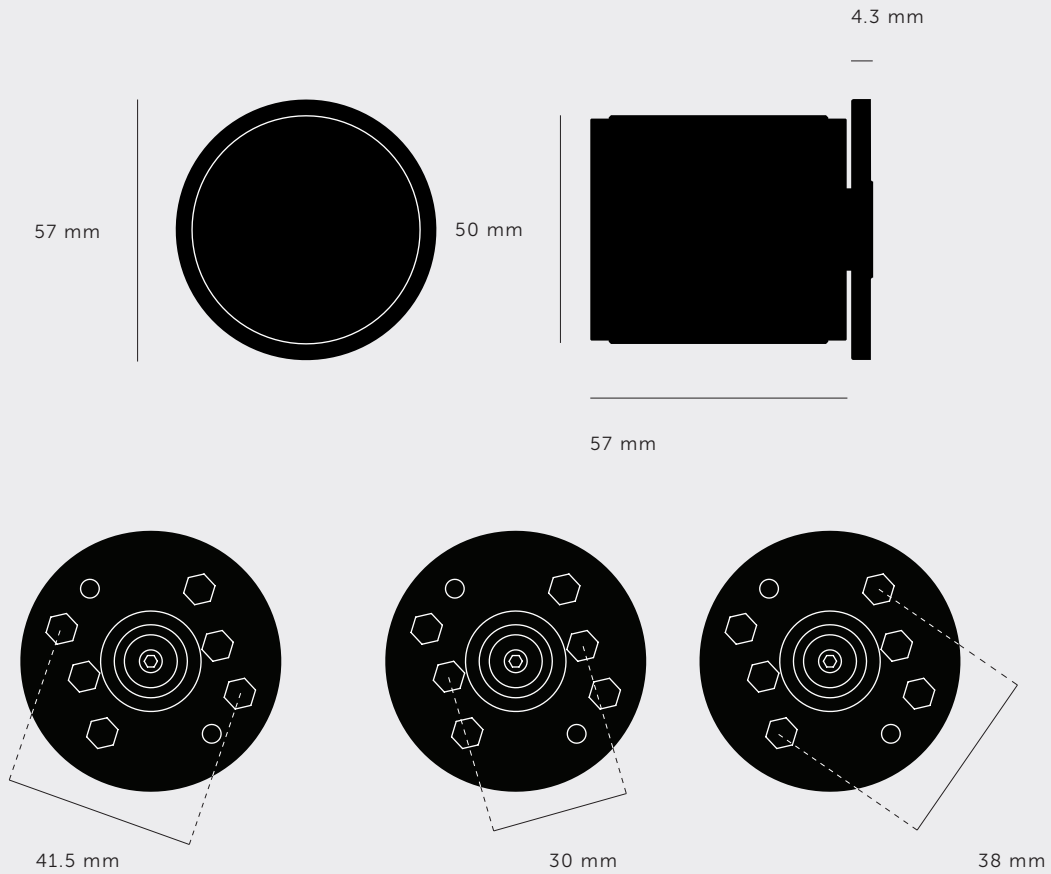

BUSTER+PUNCH

LONDON

[product.

DOOR KNOB SET

[type. UNSPRUNG DOOR KNOB.]

[range. DOOR HARDWARE.]

[knurl. CROSS.]

A door knob set made from solid metal. Machined from solid metal bar and featuring our signature, diamond-cut, cross knurl pattern. Works great on all internal doors and can be teamed up with our matching door accessories. Available in 3 metal finishes: brass, steel and black.

[type. **ROW / UNSPRUNG.**]

[info. **MEASUREMENTS.**]

[info. **SPECIFICATIONS.**]

A pair of unsprung solid metal door knobs, with an architectural 4 mm thick rose.

The rose is designed for use with UK (centre distance 38 mm), SWE (centre distance 30 mm), or US/ANZ (centre distance 41.5 mm or 1-5/8") specific latches.

Compatible with either tubular latches or mortise locks. Suitable for interior doors only.

Fits doors of thickness: 35 mm to 54 mm (with supplied fixings*).

*For thicker doors, longer through bolts and a longer spindle will need to be sourced.

1 x 8 mm x 8 mm Square Spindle

[please. **NOTE.**]

This product is best used with a long backset (82 mm), lightly sprung, two-way rotating tubular latch or mortise lock.

DISCLAIMER: Always consult a trade professional when installing these door knobs. Buster + Punch is not responsible for the usage or feasibility of installation requirements. This product is not suitable for damp or wet environments.