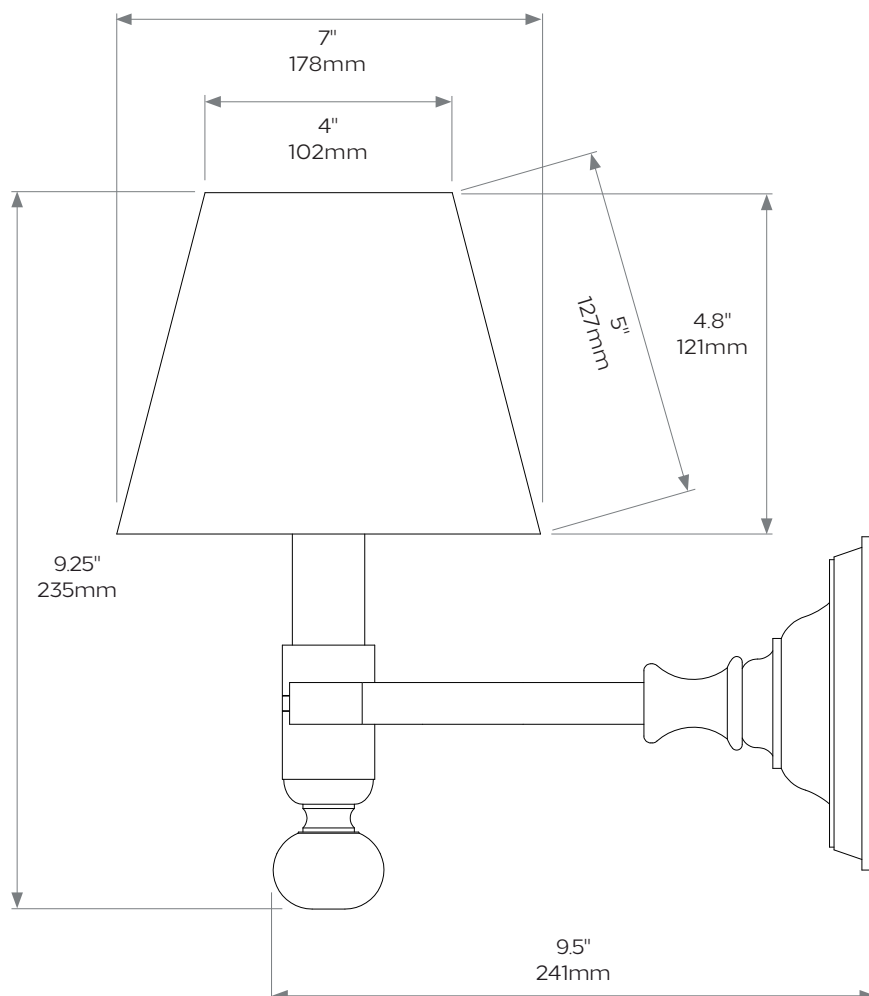

STIRRUP WALL

A beautiful wall light comprising of handcrafted details to the wall plate and stem. The ideal light projection for hallways, or when placed either side of a mirror or piece of artwork.

Pictured here in Antique Brass, this stylish wall light is available in any of metal finishes and can be made to any bespoke size.

DIMENSIONS

Height: 9.25"/235mm

Width: 6"/132mm

Projection: 9.5"/241mm

Backplate: 5"/128mm

SHADE

EMPS Empire S

DIMENSIONS

Base: 7"/178mm

Top: 4"/102mm

Slope: 5"/127mm

Overall height: 4.8"/121mm

BULB TYPE

UK E14 Bulb holder

EU E14 Blub holder

US E12 bulb holder

Weight 1kg/2.2lbs

Care instructions Simply dust regularly with a clean soft cloth. Care should be taken not to use abrasives of any kind.

Product code WL019

Collier Webb products are produced by our skilled team of designers and craftsmen at our South Coast Foundry.

Due to the hand-crafted nature of some products, stated dimensions may have a tolerance of $\pm 0.25"/6\text{mm}$. If tighter tolerances are required for a specific installation, please state on your enquiry.

© 2021 Collier Webb Ltd

COLLIER WEBB

HANDCRAFTED IN ENGLAND

collierwebb.com

Part of The Edward Alexander Group