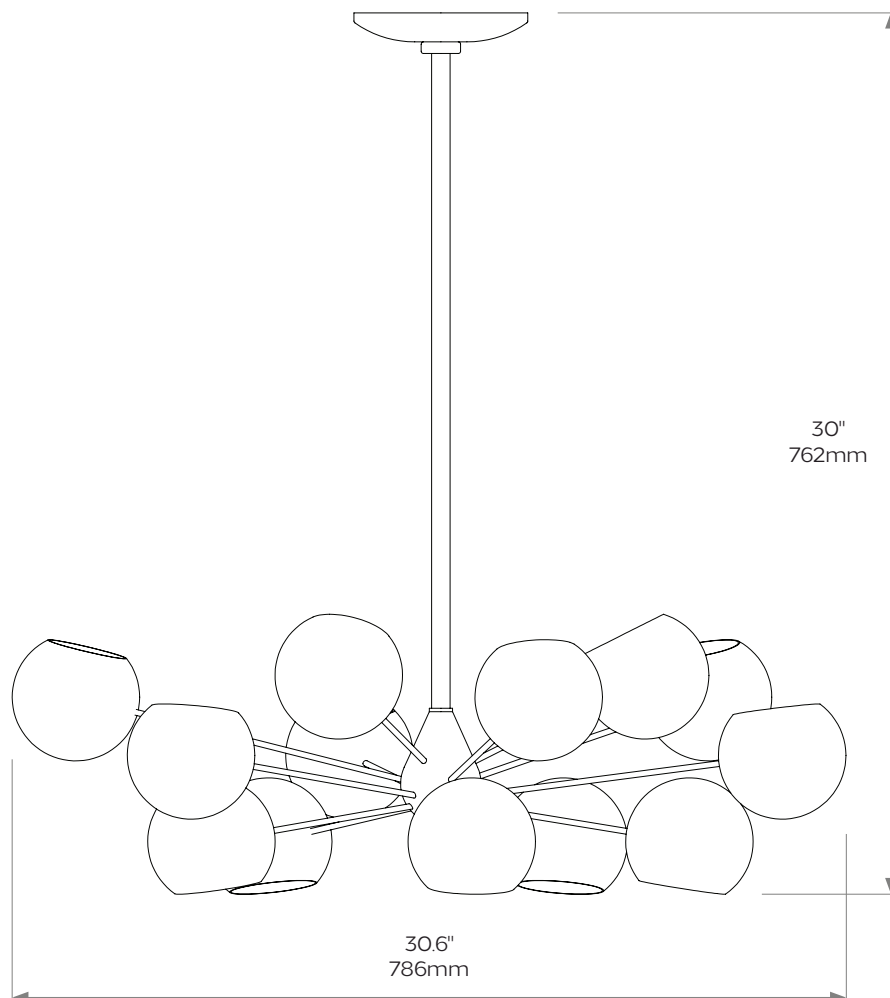

## DIMENSIONS

**Height:** 30"/762mm

**Width:** 30.6"/786mm

## BULB TYPE

**UK** E14 Bulb holder or OSH fittings depending on size

**EU** E14 Bulb holder or OSH fittings depending on size

**US** E12 Bulb holder or OSH fittings depending on size

**Weight** 7kg/15.4lbs

**Care instructions:** Simply dust regularly with a clean soft cloth. Care should be taken not to use abrasives of any kind.

**Product code** HL020

Due to the hand-crafted nature of some products, stated dimensions may have a tolerance of  $\pm 1/4"/6\text{mm}$ .  
If tighter tolerances are required for a specific installation, please state on your enquiry