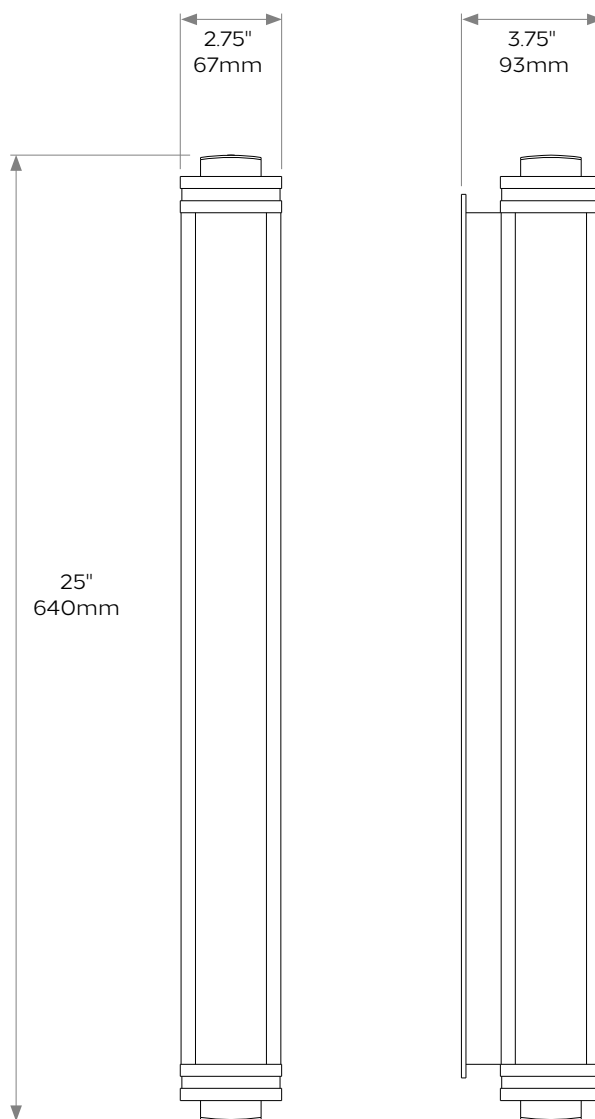

Suitable for use in bathrooms or as external lights.

DIMENSIONS

Height: 10"/258mm

Width: 2.5"/61mm

Projection: 3.5"/86mm

BULB TYPE

UK 2500k LED Strip or 2700k

EU 2500k LED Strip or 2700k

Suitable for use in bathrooms or as external lights.

DIMENSIONS

Height: 16"/396mm

Width: 2.75"/67mm

Projection: 3.5"/89mm

BULB TYPE

UK 2500k LED Strip or 2700k

EU 2500k LED Strip or 2700k

Suitable for use in bathrooms or as external lights.

DIMENSIONS

Height: 25"/640mm

Width: 2.75"/67mm

Projection: 3.75"/93mm

BULB TYPE

UK 2500k LED Strip or 2700k

EU 2500k LED Strip or 2700k

Due to the hand-crafted nature of some products, stated dimensions may have a tolerance of $\pm 1/4"/6\text{mm}$.
If tighter tolerances are required for a specific installation, please state on your enquiry