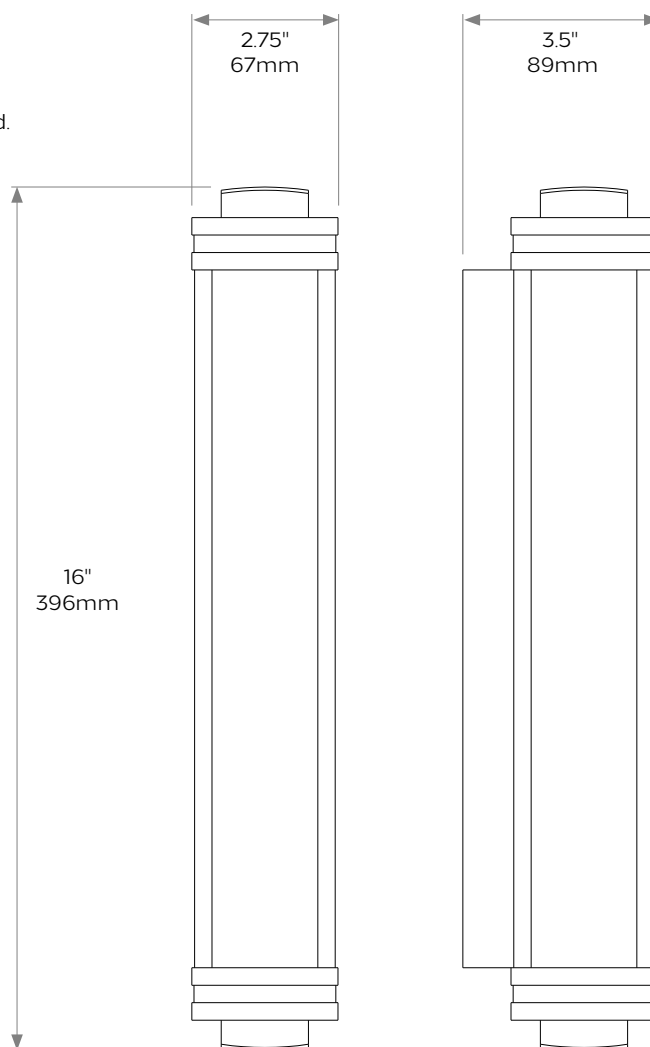

Suitable for use in bathrooms or as external lights.

DIMENSIONS

Height: 10"/258mm

Width: 2.5"/61mm

Projection: 3.5"/86mm

BULB TYPE

UK 2500k LED Strip or 2700k

EU 2500k LED Strip or 2700k

Suitable for use in bathrooms or as external lights.

DIMENSIONS

Height: 16"/396mm

Width: 2.75"/67mm

Projection: 3.5"/89mm

BULB TYPE

UK 2500k LED Strip or 2700k

EU 2500k LED Strip or 2700k

Due to the hand-crafted nature of some products, stated dimensions may have a tolerance of $\pm 1/4"/6\text{mm}$.
If tighter tolerances are required for a specific installation, please state on your enquiry

Suitable for use in bathrooms or as external lights.

DIMENSIONS

Height: 25"/640mm

Width: 2.75"/67mm

Projection: 3.75"/93mm

BULB TYPE

UK 2500k LED Strip or 2700k

EU 2500k LED Strip or 2700k