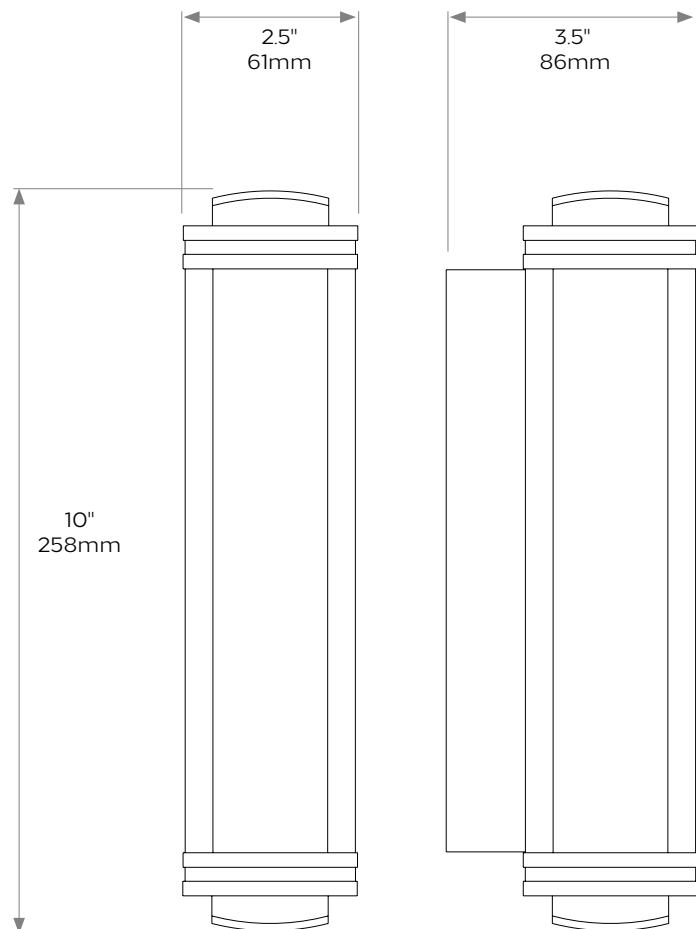

Suitable for use in bathrooms or as external lights.

DIMENSIONS

Height: 10"/258mm

Width: 2.5"/61mm

Projection: 3.5"/86mm

BULB TYPE

UK 2500k LED Strip or 2700k

EU 2500k LED Strip or 2700k

Due to the hand-crafted nature of some products, stated dimensions may have a tolerance of $\pm 1/4"/6\text{mm}$.
If tighter tolerances are required for a specific installation, please state on your enquiry

Suitable for use in bathrooms or as external lights.

DIMENSIONS

Height: 16"/396mm

Width: 2.75"/67mm

Projection: 3.5"/89mm

BULB TYPE

UK 2500k LED Strip or 2700k

EU 2500k LED Strip or 2700k

Suitable for use in bathrooms or as external lights.

DIMENSIONS

Height: 25"/640mm

Width: 2.75"/67mm

Projection: 3.75"/93mm

BULB TYPE

UK 2500k LED Strip or 2700k

EU 2500k LED Strip or 2700k