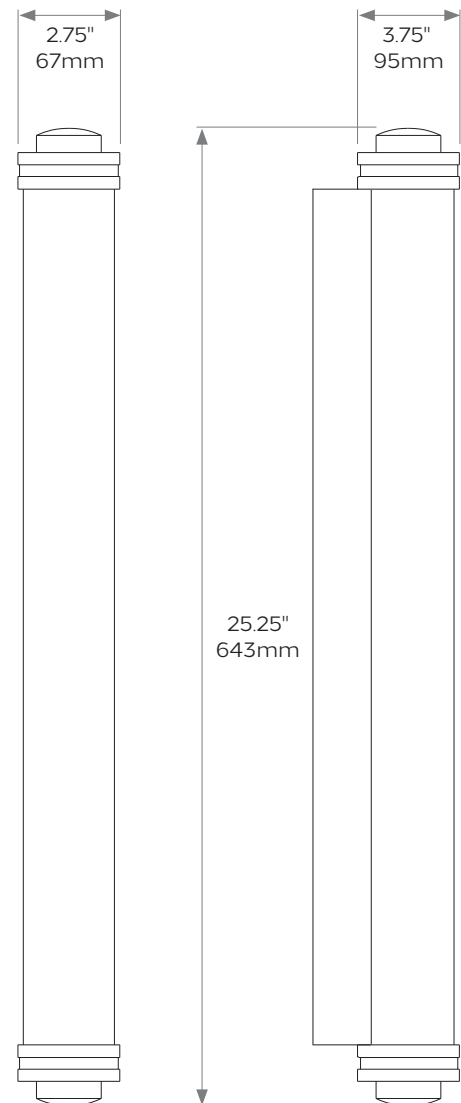

Shown here in Antique Silver and also available in any of our standard finishes.

Our Shot Light range is also available in medium and large sizes and with alternative shade profiles.

DIMENSIONS

Height: 10"/254mm

Our Shot Light range is also available in small and large sizes, and with alternative shade profiles.

DIMENSIONS

Height: 15 ³/₄" / 402mm

Width: 2 ³/₄" / 67mm

Projection: 3 ³/₄" / 95mm

BULB TYPE

UK 2500k LED Strip or 2700k

Our Shot Light range is also available in small and large sizes, and with alternative shade profiles.

DIMENSIONS

Height: 25.25"/643mm

Width: 2.75"/67mm

Projection: 3.75"/95mm

BULB TYPE

UK 2500k LED Strip or 2700k

Product code WL055(L)

Due to the hand-crafted nature of some products, stated dimensions may have a tolerance of $\pm 1/4"/6\text{mm}$.
If tighter tolerances are required for a specific installation, please state on your enquiry