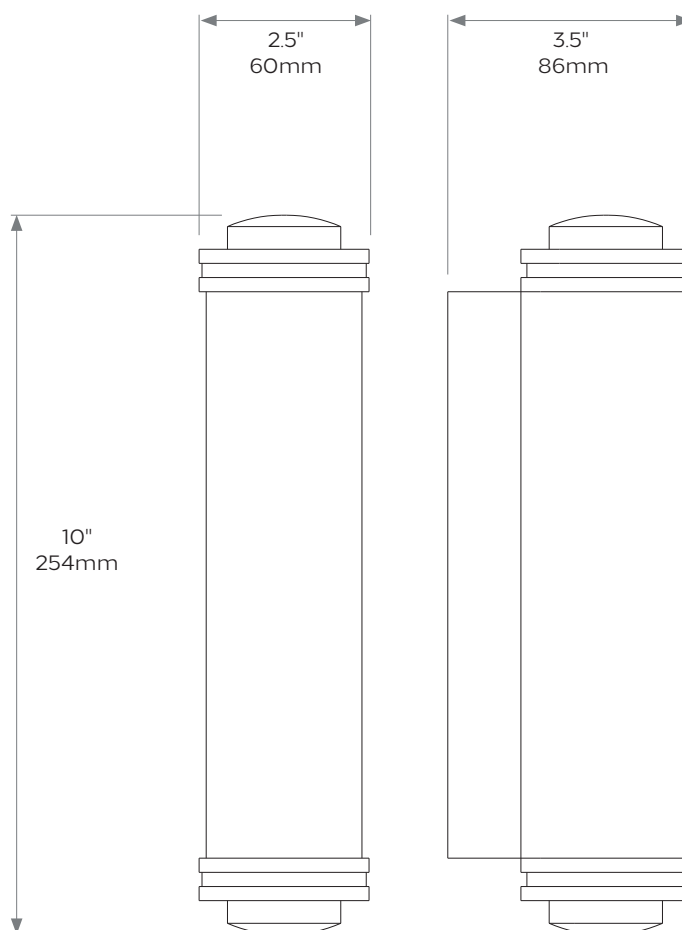

Shown here in Antique Silver and also available in any of our standard finishes.

Our Shot Light range is also available in medium and large sizes and with alternative shade profiles.

DIMENSIONS

Height: 10"/254mm

Product code WL055(S)

Due to the hand-crafted nature of some products, stated dimensions may have a tolerance of $\pm 1/4$ "/6mm. If tighter tolerances are required for a specific installation, please state on your enquiry

Our Shot Light range is also available in small and large sizes, and with alternative shade profiles.

DIMENSIONS

Height: 15 ³/₄" / 402mm

Width: 2 ³/₄" / 67mm

Projection: 3 ³/₄" / 95mm

BULB TYPE

UK 2500k LED Strip or 2700k

Our Shot Light range is also available in small and large sizes, and with alternative shade profiles.

DIMENSIONS

Height: 25.25"/643mm

Width: 2.75"/67mm

Projection: 3.75"/95mm

BULB TYPE

UK 2500k LED Strip or 2700k