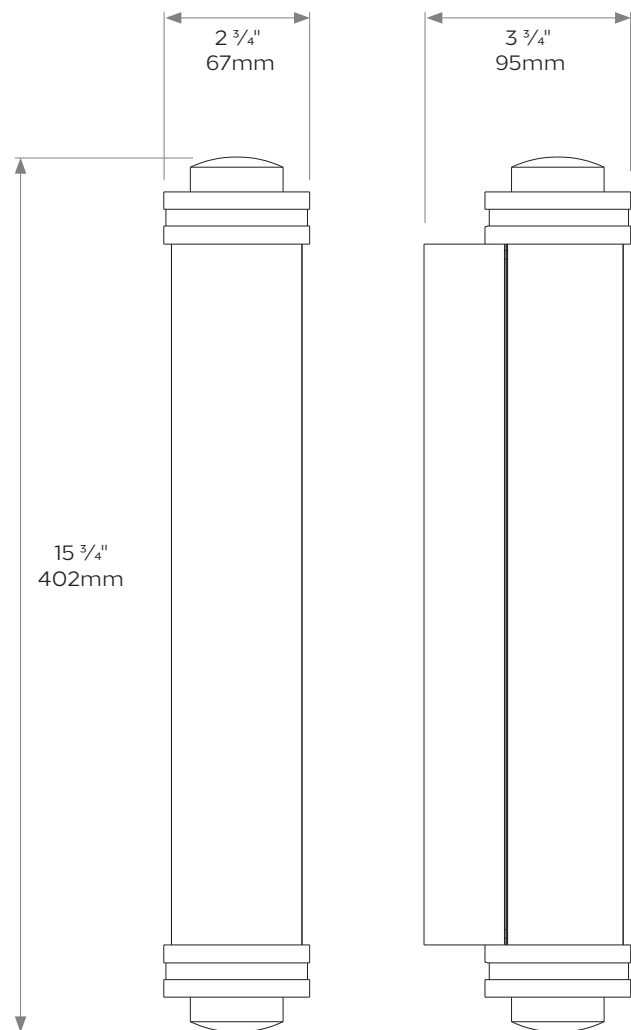

Shown here in Antique Silver and also available in any of our standard finishes.

Our Shot Light range is also available in medium and large sizes and with alternative shade profiles.

DIMENSIONS

Height: 10"/254mm

Our Shot Light range is also available in small and large sizes, and with alternative shade profiles.

DIMENSIONS

Height: 15 ³/₄" / 402mm

Width: 2 ³/₄" / 67mm

Projection: 3 ³/₄" / 95mm

BULB TYPE

UK 2500k LED Strip or 2700k

Product code WL055(M)

Due to the hand-crafted nature of some products, stated dimensions may have a tolerance of $\pm 1/4"/6\text{mm}$.
If tighter tolerances are required for a specific installation, please state on your enquiry

Our Shot Light range is also available in small and large sizes, and with alternative shade profiles.

DIMENSIONS

Height: 25.25"/643mm

Width: 2.75"/67mm

Projection: 3.75"/95mm

BULB TYPE

UK 2500k LED Strip or 2700k