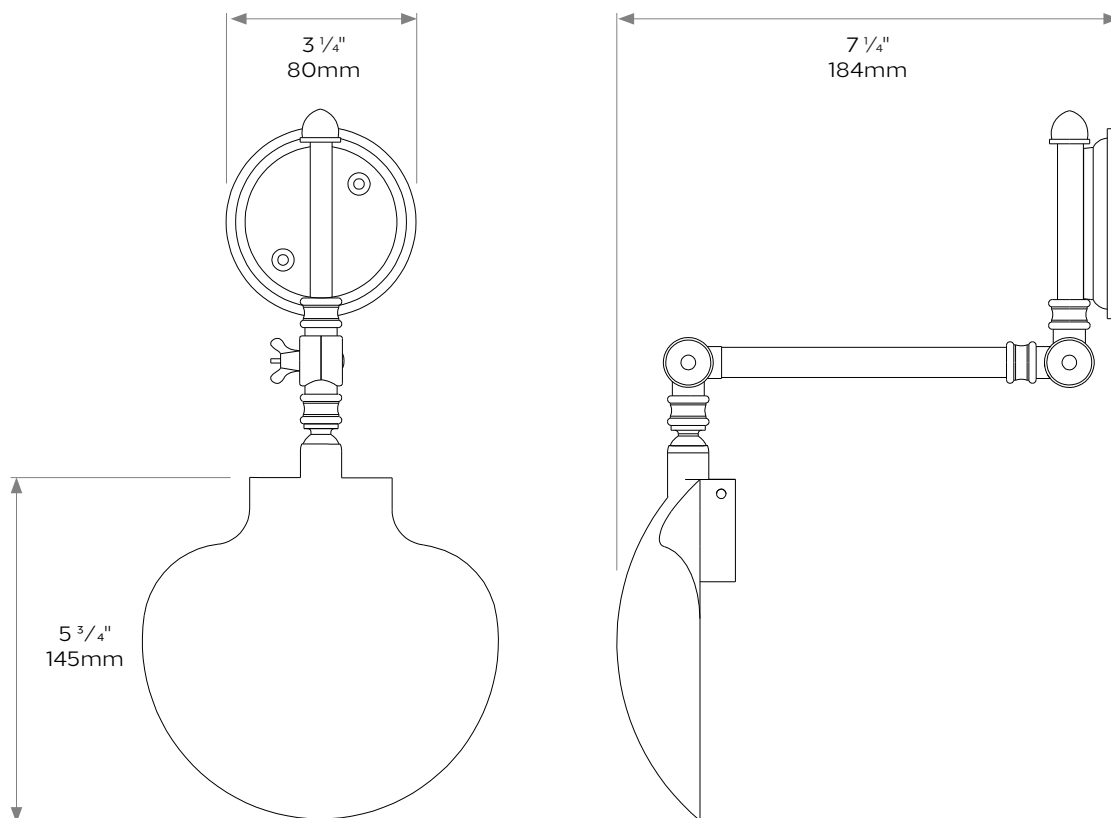

Useful as a highlighter or picture light, this versatile wall light can also be specified for bathroom use.

Pictured here in Nickel and available in any of our standard finishes.

DIMENSIONS

Height of shade: 5 ³/₄"/145mm

Diameter of baseplate: 3 ¹/₄"/80mm

Projection: 7 ¹/₄"/184mm

BULB TYPE

UK E14 Bulb holder

EU E14 Bulb holder

US E12 bulb holder

Weight 1.6kg

Care instructions: Simply dust regularly with a clean soft cloth. Care should be taken not to use abrasives of any kind.

Product code WL037

Due to the hand-crafted nature of some products, stated dimensions may have a tolerance of $\pm 1/4"/6\text{mm}$.
If tighter tolerances are required for a specific installation, please state on your enquiry