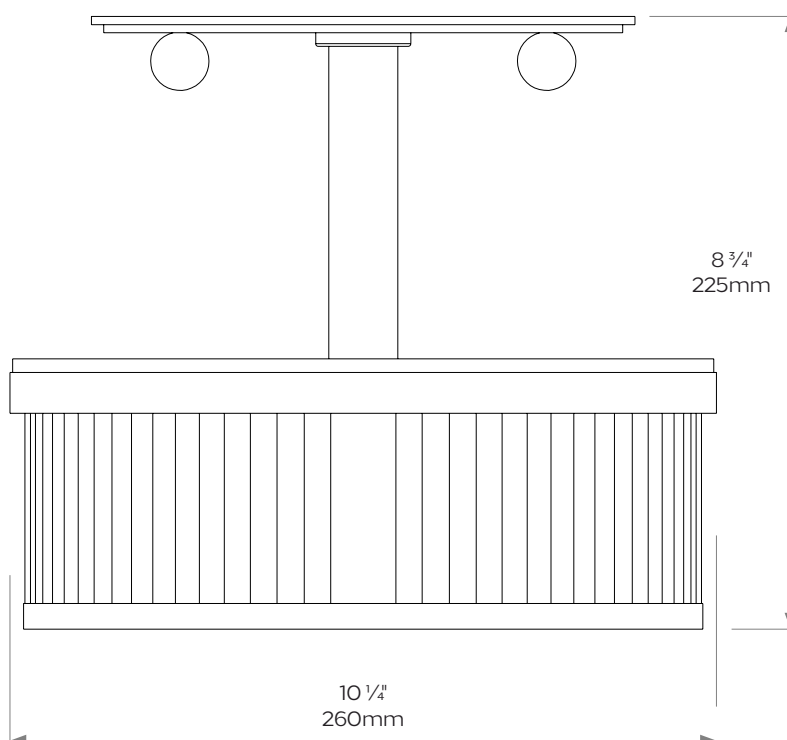

Shown here in Antique Brass, it is available in any of our standard finishes and the glass rods can be specified clear or frosted.

DIMENSIONS

Height: 8 ¾"/225mm

Width: 10 ¼"/260mm

BULB TYPE

UK E14 Bulb holder or OSH fittings depending on size

Product code HL017S

Due to the hand-crafted nature of some products, stated dimensions may have a tolerance of $\pm 1/4"/6\text{mm}$.
If tighter tolerances are required for a specific installation, please state on your enquiry

Shown here in Antique Brass, it is available in any of our standard finishes and the glass rods can be specified clear or frosted.

DIMENSIONS

Height: 18"/458mm

Width: 18"/458mm

BULB TYPE

UK E14 Bulb holder or OSH fittings depending on size

Shown here in Antique Silver, it is available in any of our standard finishes and the glass rods can be specified clear or frosted.

DIMENSIONS

Height: 25"/640mm

Width: 25"/640mm

BULB TYPE

UK E14 Bulb holder or OSH fittings depending on size