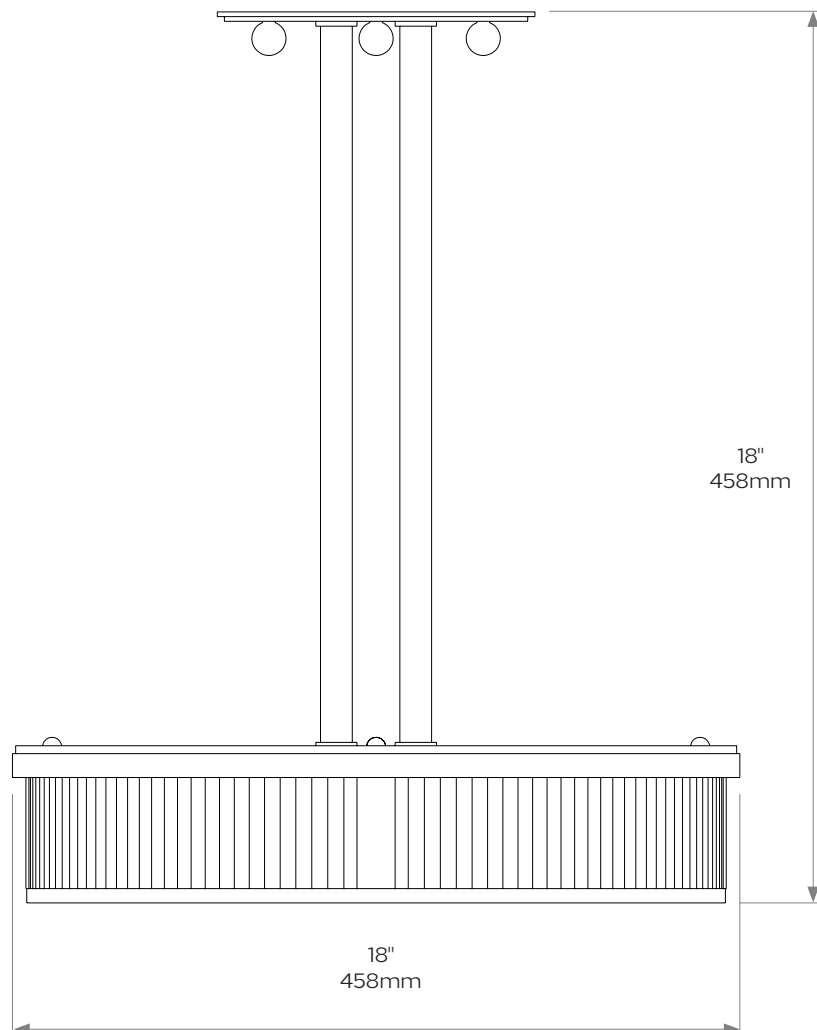

Shown here in Antique Brass, it is available in any of our standard finishes and the glass rods can be specified clear or frosted.

DIMENSIONS

Height: 8 ¾"/225mm

Width: 10 ¼"/260mm

BULB TYPE

UK E14 Bulb holder or OSH fittings depending on size

Shown here in Antique Brass, it is available in any of our standard finishes and the glass rods can be specified clear or frosted.

DIMENSIONS

Height: 18"/458mm

Width: 18"/458mm

BULB TYPE

UK E14 Bulb holder or OSH fittings depending on size

Product code HL017M

Due to the hand-crafted nature of some products, stated dimensions may have a tolerance of $\pm 1/4''/6\text{mm}$.
If tighter tolerances are required for a specific installation, please state on your enquiry

Shown here in Antique Silver, it is available in any of our standard finishes and the glass rods can be specified clear or frosted.

DIMENSIONS

Height: 25"/640mm

Width: 25"/640mm

BULB TYPE

UK E14 Bulb holder or OSH fittings depending on size