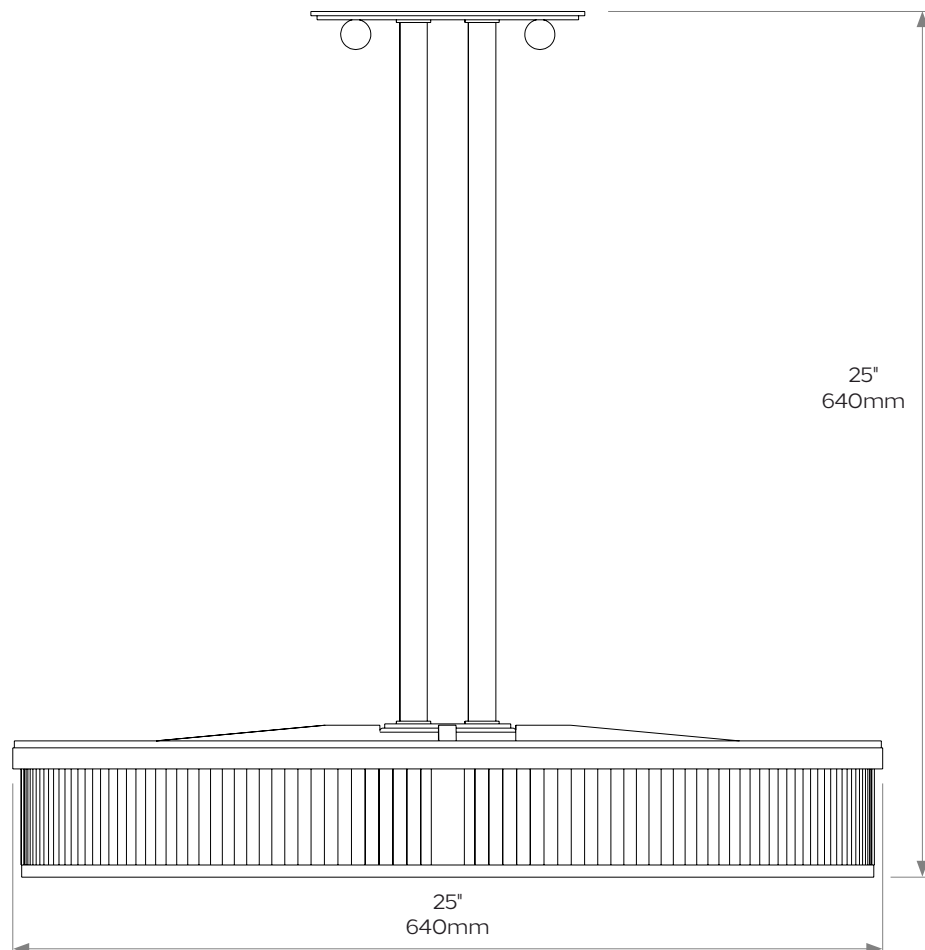

LARGE ROUND ODEON PLAFONNIER

Our Large Round Odeon Plafonnier is created using precision machined brass bezels which retain the glass rods and diffuser.

Shown here in Antique Silver, it is available in any of our standard finishes and the glass rods can be specified clear or frosted.

DIMENSIONS

Height: 25"/640mm

Width: 25"/640mm

BULB TYPE

UK E14 Bulb holder or OSH fittings depending on size

EU E14 Bulb holder or OSH fittings depending on size

US E12 Bulb holder or OSH fittings depending on size

Weight 21.5kg

Care instructions: Simply dust regularly with a clean soft cloth. Care should be taken not to use abrasives of any kind.

Product code HL017L

Due to the hand-crafted nature of some products, stated dimensions may have a tolerance of $\pm 1/4''/6\text{mm}$.
If tighter tolerances are required for a specific installation, please state on your enquiry

COLLIER WEBB

COLLIERWEBB.COM