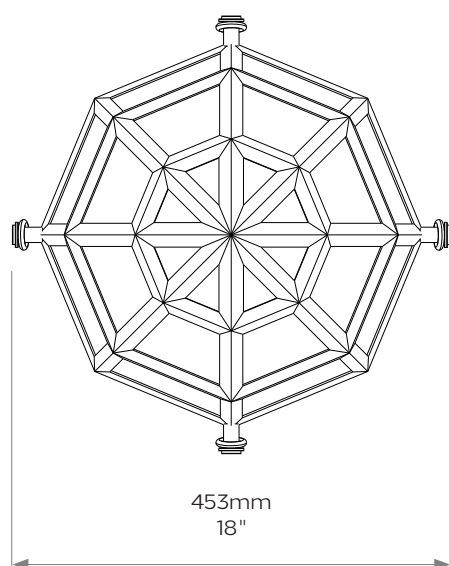

NORMAN GLOBE

COLLIER WEBB

COLLIERWEBB.COM

NORMAN GLOBE

Our Norman Globe Ceiling Light is named after the award winning hotel in Tel Aviv for where it was originally specified and proved to be an amazing statement piece.

To create this smaller version of our large Armoury Globe, forty-eight brass-framed glass facets are skilfully and individually crafted before seamlessly combining into a unified structure.

It is supplied with a matching octagonal ceiling rose and the length of the support rods can be specified for bespoke drops.

Shown here in Antique Brass but also available in any of our standard finishes.

DIMENSIONS

Height: 990mm/39"

Width: 453mm/18"

BULB TYPE

UK E27 Bulb holder or OSH fittings depending on size

EU E27 Bulb holder or OSH fittings depending on size

Due to the hand-crafted nature of some products, stated dimensions may have a tolerance of $\pm 1/4"/6\text{mm}$.
If tighter tolerances are required for a specific installation, please state on your enquiry