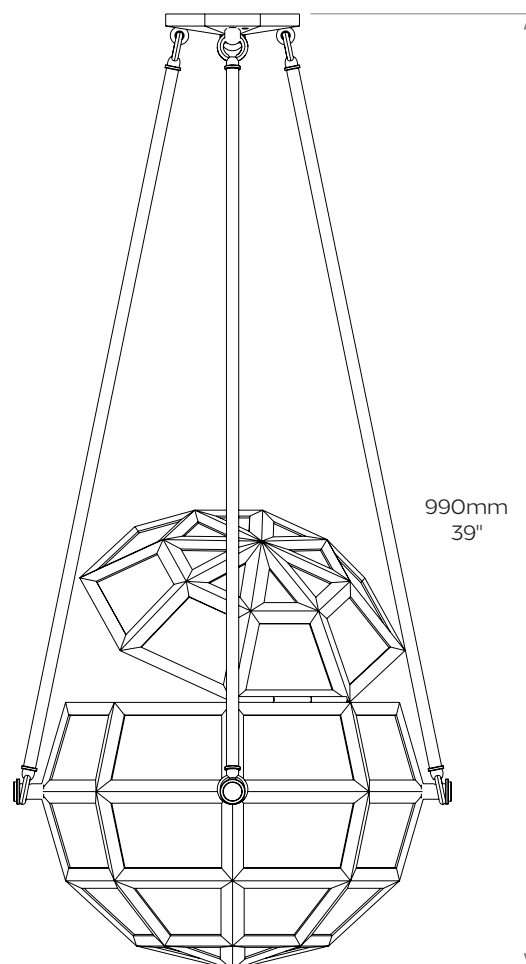

To create this smaller version of our large Armoury Globe, forty-eight brass-framed glass facets are skilfully and individually crafted before seamlessly combining into a unified structure.

It is supplied with a matching octagonal ceiling rose and the length of the support rods can be specified for bespoke drops.

Shown here in Antique Brass but also available in any of our standard finishes.

DIMENSIONS

Height: 990mm/39"

Width: 453mm/18"

BULB TYPE

UK E27 Bulb holder or OSH fittings depending on size

EU E27 Bulb holder or OSH fittings depending on size

US E26 Bulb holder or OSH fittings depending on size

Weight 10kg

Care instructions: Simply dust regularly with a clean soft cloth. Care should be taken not to use abrasives of any kind.

Product code HL029

Due to the hand-crafted nature of some products, stated dimensions may have a tolerance of $\pm 1/4"/6\text{mm}$.
If tighter tolerances are required for a specific installation, please state on your enquiry