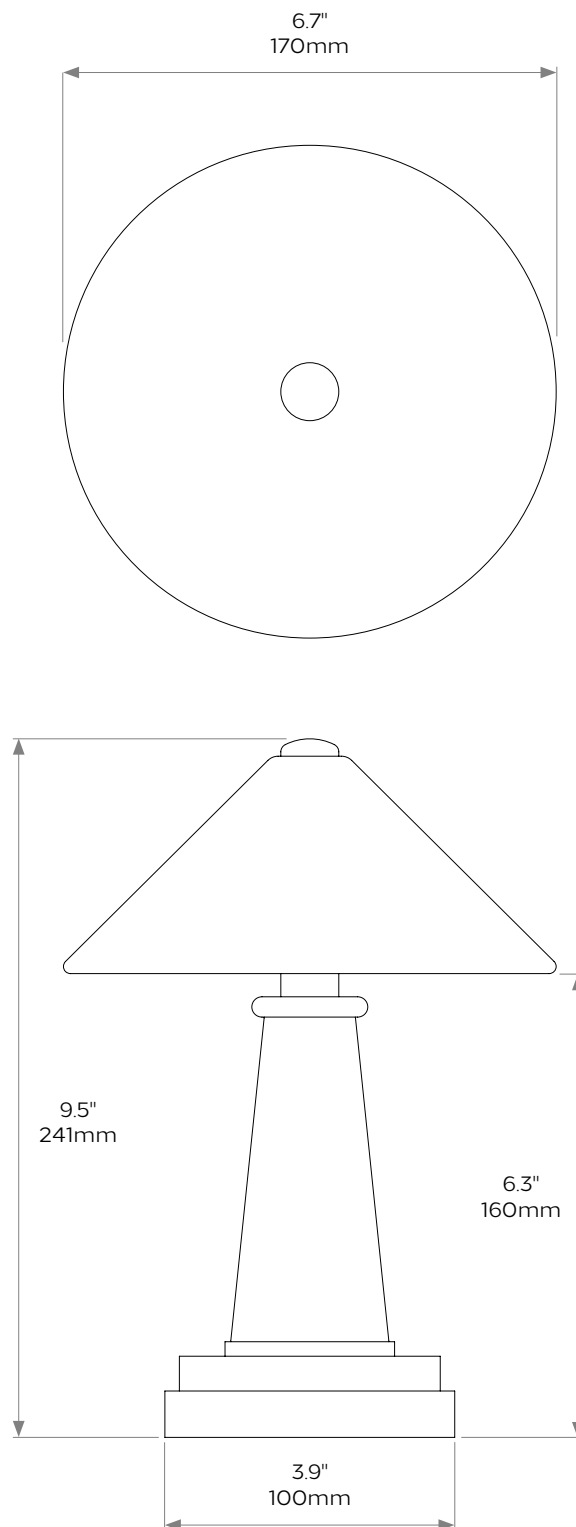

MINI SHIITAKE

COLLIER WEBB

COLLIERWEBB.COM

MINI SHIITAKE

DIMENSIONS

Height: 9.5"/241mm

Width: 6.7"/170mm

FINISHES

WEIGHT 2kg/4.4lbs

Note: Mini Moderne & Mini Shiitake

Multiple point charging options:

4 POINT CHARGING PLATFORM:

2 lamp limit WITH shade

4 lamp limit WITHOUT shade

12 POINT CHARGING PLATFORM:

6 lamp limit WITH shade

12 lamp limit WITHOUT shade

Mini Drum, Mini Glass Drum & Mini Bourse

4 POINT CHARGING PLATFORM:

4 lamp limit WITH shade

12 POINT CHARGING PLATFORM:

12 lamp limit WITH shade

CARE INSTRUCTIONS: Simply dust regularly with a clean soft cloth. Care should be taken not to use abrasives of any kind

PRODUCT CODE PL002

Due to the hand-crafted nature of some products, stated dimensions may have a tolerance of $\pm 1/4"/6\text{mm}$.
If tighter tolerances are required for a specific installation, please state on your enquiry