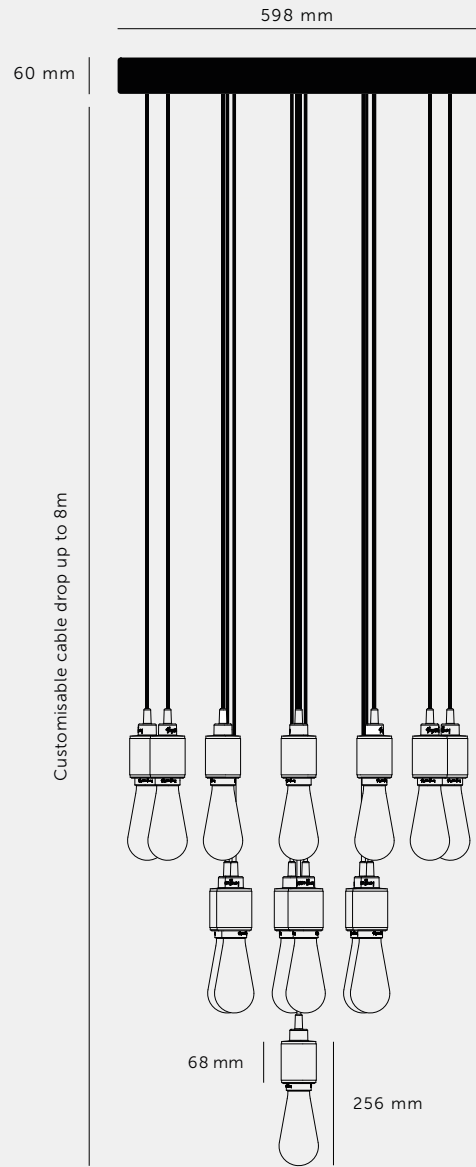

[type. **19.0 CLASSIC.**]

[info. **MEASUREMENTS.**]

[info. **SPECIFICATIONS.**]

E27 / 220-240VAC / IP20

Max 19 x 40W LED E27 bulb

Bulbs sold separately

CB certified / Class 1

[info. **FINISH & SKU NUMBERS.**]

[finish.]

Burnt Steel

Gun Metal

[sku. surface]

RHC-363295

RHC-353307

[sku. suspended]

RHC-363296

RHC-353308

[info. **CARE INSTRUCTIONS.**]

Wipe with damp cloth with no loose hairs, avoid using any chemicals. Please note all finishes are prone to ageing.

This chandelier must be installed by a qualified electrician.

[info. **OPTIONAL SUSPENDED KIT.**]

1x ceiling rose 247mm

3x tensile cable (max length 2000mm)