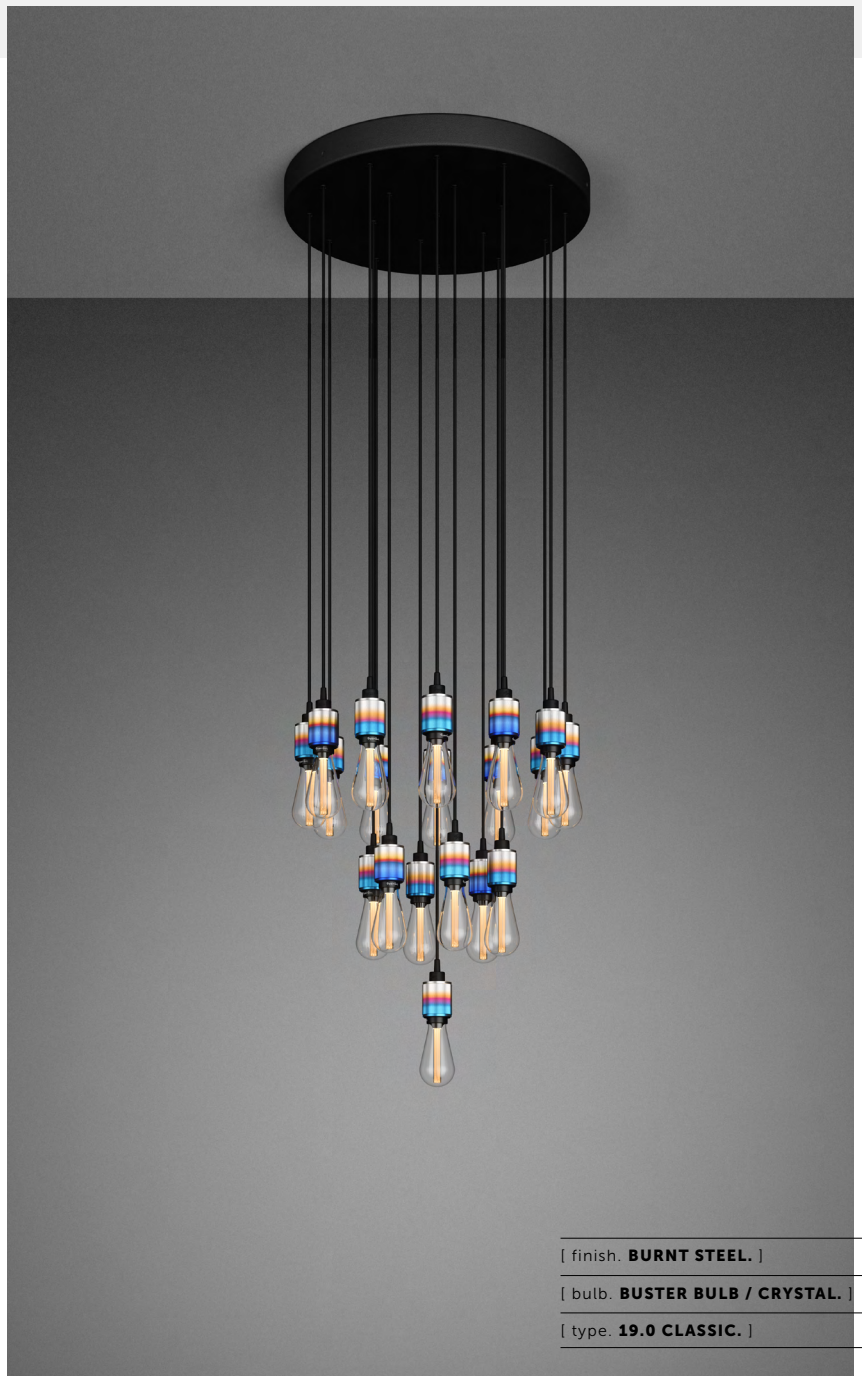

[product.]

HEAVY METAL / LINEAR CHANDELIER / CLASSIC

[type. **10.0, 19.0, 31.0 CLASSIC.**]

[knurl. **LINEAR.**]

[pendant. **HEAVY METAL.**]

[detail. **SOLID METAL.**]

A bespoke chandelier with 10, 19 or 31 pendant lights made from solid metal. Custom-made to your specifications. Featuring our HEAVY METAL / LINEAR pendants available in steel, brass, smoked bronze and black.

[type. **10.0 CLASSIC.**]

[info. **MEASUREMENTS.**]

[info. **SPECIFICATIONS.**]

E27 / 220-240VAC / IP20

Max 10 x 40W LED E27 bulb

Bulbs sold separately

CB certified / Class 1

[info. **FINISH & SKU NUMBERS.**]

[finish.]

 Burnt Steel

 Gun Metal

[sku. surface]

RHC-363293

RHC-353305

[sku. suspended]

RHC-363294

[info. **OPTIONAL SUSPENDED KIT.**]

1x ceiling rose 247mm

3x tensile cable (max length 2000mm)

[type. **19.0 CLASSIC.**]

[info. **MEASUREMENTS.**]

[info. **SPECIFICATIONS.**]

E27 / 220-240VAC / IP20

Max 19 x 40W LED E27 bulb