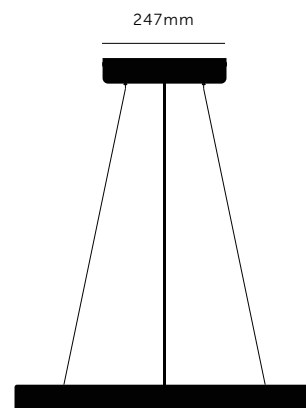

[info. **OPTIONAL SUSPENDED KIT.**]

1x ceiling rose 247mm

3x tensile cable (max length 2000mm)

[type. **19.0 CLASSIC.**]

[info. **MEASUREMENTS.**]

[info. **SPECIFICATIONS.**]

E27 / 220-240VAC / IP20

Max 19 x 40W LED E27 bulb