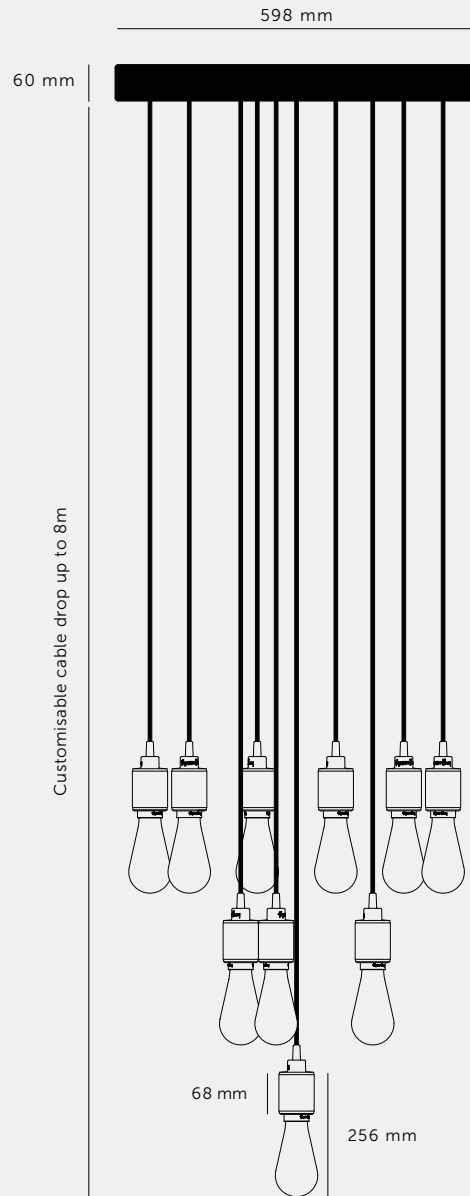

[product.]

HEAVY METAL / LINEAR CHANDELIER / CLASSIC

[type. **10.0, 19.0, 31.0 CLASSIC.**]

[knurl. **LINEAR.**]

[pendant. **HEAVY METAL.**]

[detail. **SOLID METAL.**]

A bespoke chandelier with 10, 19 or 31 pendant lights made from solid metal. Custom-made to your specifications. Featuring our HEAVY METAL / LINEAR pendants available in steel, brass, smoked bronze and black.

[type. **10.0 CLASSIC.**]

[info. **MEASUREMENTS.**]

[info. **SPECIFICATIONS.**]

E27 / 220-240VAC / IP20

Max 10 x 40W LED E27 bulb

Bulbs sold separately

CB certified / Class 1

[info. **FINISH & SKU NUMBERS.**]

[info. **OPTIONAL SUSPENDED KIT.**]

1x ceiling rose 247mm

3x tensile cable (max length 2000mm)

[type. **19.0 CLASSIC.**]

[info. **MEASUREMENTS.**]

[info. **SPECIFICATIONS.**]

E27 / 220-240VAC / IP20

Max 19 x 40W LED E27 bulb

[info. **OPTIONAL SUSPENDED KIT.**]

1x ceiling rose 247mm

3x tensile cable (max length 2000mm)

[type. **31.0 CLASSIC.**]

[info. **MEASUREMENTS.**]

[info. **SPECIFICATIONS.**]

E27 / 220-240VAC / IP20

Max 31 x 40W LED E27 bulb