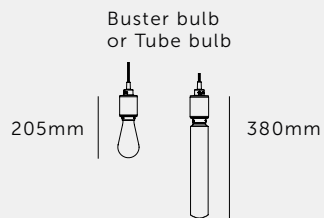

[info. **OPTIONAL SUSPENDED KIT.**]

1x ceiling rose 247mm

3x tensile cable (max length 2000mm)

[type. **19.0 CLASSIC.**]

[info. **MEASUREMENTS.**]

[info. **SPECIFICATIONS.**]

E27 / 220-240VAC / IP20

Max 19 x 40W LED E27 bulb