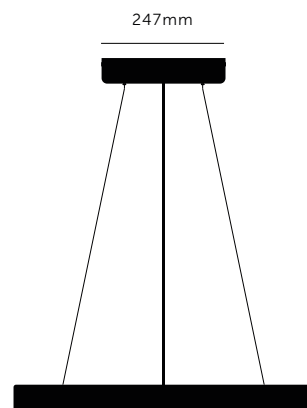

[info. **OPTIONAL SUSPENDED KIT.**]

1x ceiling rose 247mm

3x tensile cable (max length 2000mm)

[type. **31.0 CLASSIC.**]

[info. **MEASUREMENTS.**]

[info. **SPECIFICATIONS.**]

E27 / 220-240VAC / IP20

Max 31 x 40W LED E27 bulb