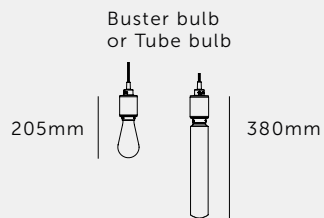

[info. **OPTIONAL SUSPENDED KIT.**]

1x ceiling rose 247mm

3x tensile cable (max length 2000mm)

[type. **31.0 CLASSIC.**]

[info. **MEASUREMENTS.**]

[info. **SPECIFICATIONS.**]

E27 / 220-240VAC / IP20

Max 31 x 40W LED E27 bulb

Bulbs sold separately

CB certified / Class 1

60 mm

798 mm

Customisable cable drop up to 8m

[info. **FINISH & SKU NUMBERS.**]

[finish.]

 Burnt Steel