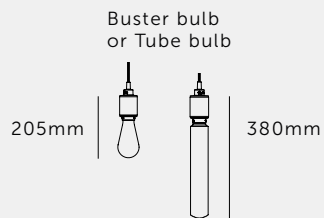

[product.]

HEAVY METAL / LINEAR CHANDELIER / CLASSIC

[type. **10.0, 19.0, 31.0 CLASSIC.**]

[knurl. **LINEAR.**]

[pendant. **HEAVY METAL.**]

[detail. **SOLID METAL.**]

A bespoke chandelier with 10, 19 or 31 pendant lights made from solid metal. Custom-made to your specifications. Featuring our HEAVY METAL / LINEAR pendants available in steel, brass, smoked bronze and black.

[type. **10.0 CLASSIC.**]

[info. **MEASUREMENTS.**]

[info. **SPECIFICATIONS.**]

E27 / 220-240VAC / IP20

Max 10 x 40W LED E27 bulb

Bulbs sold separately

CB certified / Class 1

[info. **FINISH & SKU NUMBERS.**]

[info. **OPTIONAL SUSPENDED KIT.**]

1x ceiling rose 247mm

3x tensile cable (max length 2000mm)

[type. **19.0 CLASSIC.**]

[info. **MEASUREMENTS.**]

[info. **SPECIFICATIONS.**]

E27 / 220-240VAC / IP20

Max 19 x 40W LED E27 bulb

[info. **OPTIONAL SUSPENDED KIT.**]

1x ceiling rose 247mm

3x tensile cable (max length 2000mm)

[type. **31.0 CLASSIC.**]

[info. **MEASUREMENTS.**]

[info. **SPECIFICATIONS.**]

E27 / 220-240VAC / IP20

Max 31 x 40W LED E27 bulb