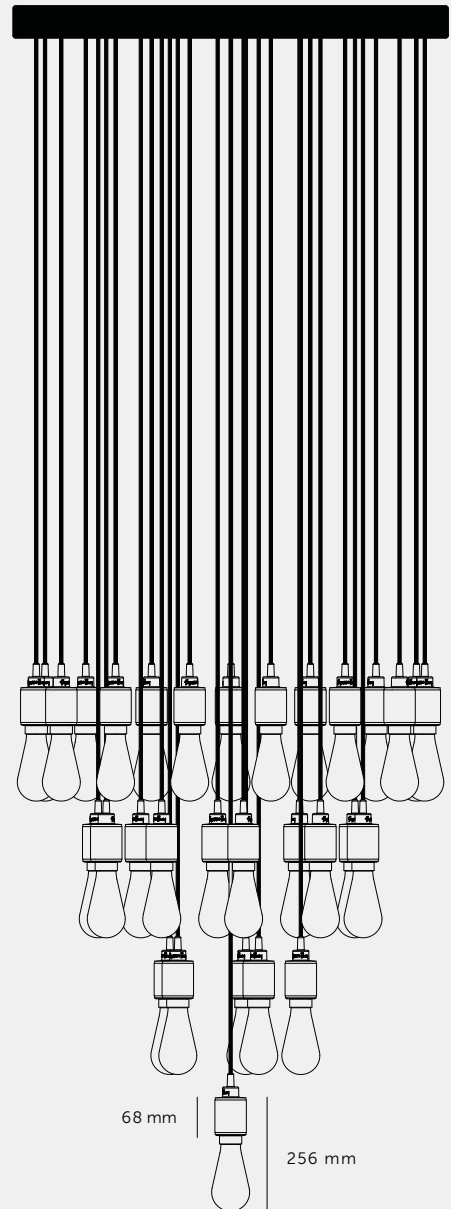

[info. **SPECIFICATIONS.**]

E27 / 220-240VAC / IP20

Max 31 x 40W LED E27 bulb

Bulbs sold separately

CB certified / Class 1

60 mm

798 mm

Customisable cable drop up to 8m