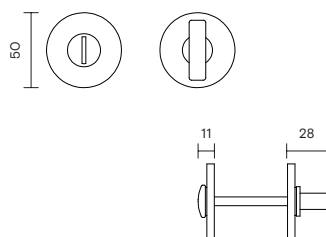

K 3041 Joe Cheng

Dimensioni / Sizes

Finiture / Finishes

-  **Bronzop** / Matt bronze
-  **Orantop** / Antique matt gold
-  **Tortora** / Dove grey

Chiusure privacy BZG / Bathroom privacy sets

K 3041 RB Joe Cheng

Dimensioni / Sizes

Finiture / Finishes

-  **Bronzop** / Matt bronze
-  **Orantop** / Antique matt gold
-  **Tortora** / Dove grey

Chiusure privacy BZG / Bathroom privacy sets

K 3041 RG Joe Cheng

Dimensioni / Sizes