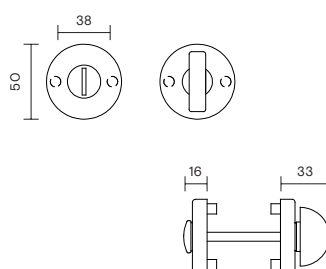

K 3041 Joe Cheng

Dimensioni / Sizes

Finiture / Finishes

-  **Bronzop** / Matt bronze
-  **Orantop** / Antique matt gold
-  **Tortora** / Dove grey

Chiusure privacy BZG / Bathroom privacy sets

K 3041 RB Joe Cheng

Dimensioni / Sizes

Finiture / Finishes

-  **Bronzop** / Matt bronze
-  **Orantop** / Antique matt gold
-  **Tortora** / Dove grey

Chiusure privacy BZG / Bathroom privacy sets

K 3041 RG Joe Cheng

Dimensioni / Sizes