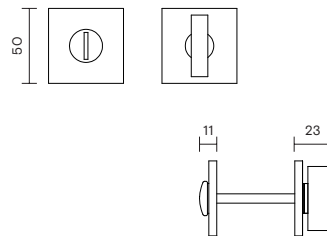

K 3020 RT

Dimensioni / Sizes

Finiture / Finishes

-  **Cromo** / Polished chrome
-  **Cromosat** / Satin chrome
-  **Bronzo scuro** / Dark bronze

Chiusure privacy BZG / Bathroom privacy sets

K 3020 RB T

Dimensioni / Sizes

Finiture / Finishes

-  **Cromo** / Polished chrome
-  **Cromosat** / Satin chrome
-  **Bronzo scuro** / Dark bronze

Chiusure privacy BZG / Bathroom privacy sets

K 3020

Dimensioni / Sizes

Chiusure privacy BZG / Bathroom privacy sets

K 3020 RB

Dimensioni / Sizes

Finiture / Finishes

-  **Cromo** / Polished chrome
-  **Cromosat** / Satin chrome
-  **Bronzsat** / Bronzsat
-  **Bronzo scuro** / Dark bronze
-  **Brunito** / Burnished
-  **Light black** / Light black
-  **Neropaco** / Matt black
-  **Nikelnero** / Black nickel
-  **Orolucido** / Polished brass
-  **Titanium PVD** / Titanium PVD

Chiusure privacy BZG / Bathroom privacy sets

K 3020 RG

Dimensioni / Sizes

Chiusure privacy BZG / Bathroom privacy sets

K 3020 RG B

Dimensioni / Sizes

Finiture / Finishes

-  **Cromo** / Polished chrome
-  **Cromosat** / Satin chrome
-  **Bronzsat** / Bronzsat
-  **Bronzo scuro** / Dark bronze
-  **Brunito** / Burnished
-  **Light black** / Light black
-  **Neropaco** / Matt black
-  **Orolucido** / Polished brass
-  **Titanium PVD** / Titanium PVD