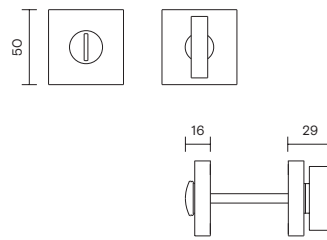

K 3020 RT

Dimensioni / Sizes

Finiture / Finishes

-  **Cromo** / Polished chrome
-  **Cromosat** / Satin chrome
-  **Bronzo scuro** / Dark bronze

Chiusure privacy BZG / Bathroom privacy sets

K 3020 RB T

Dimensioni / Sizes

Finiture / Finishes

-  **Cromo** / Polished chrome
-  **Cromosat** / Satin chrome
-  **Bronzo scuro** / Dark bronze

Chiusure privacy BZG / Bathroom privacy sets

K 3020

Dimensioni / Sizes

Chiusure privacy BZG / Bathroom privacy sets

K 3020 RB

Dimensioni / Sizes

Finiture / Finishes

-  **Cromo** / Polished chrome
-  **Cromosat** / Satin chrome
-  **Bronzsat** / Bronzsat
-  **Bronzo scuro** / Dark bronze
-  **Brunito** / Burnished
-  **Light black** / Light black
-  **Neropaco** / Matt black
-  **Nikelnero** / Black nickel
-  **Orolucido** / Polished brass
-  **Titanium PVD** / Titanium PVD

Chiusure privacy BZG / Bathroom privacy sets

K 3020 RG

Dimensioni / Sizes

Chiusure privacy BZG / Bathroom privacy sets

K 3020 RG B

Dimensioni / Sizes

Finiture / Finishes

-  **Cromo** / Polished chrome
-  **Cromosat** / Satin chrome
-  **Bronzsat** / Bronzsat
-  **Bronzo scuro** / Dark bronze
-  **Brunito** / Burnished
-  **Light black** / Light black
-  **Neropaco** / Matt black
-  **Orolucido** / Polished brass
-  **Titanium PVD** / Titanium PVD