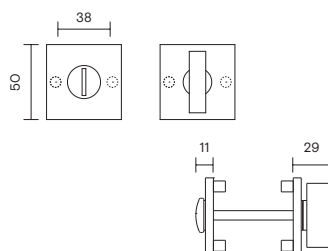

K 3020 RB

Dimensioni / Sizes

Finiture / Finishes

-  **Cromo** / Polished chrome
-  **Cromosat** / Satin chrome
-  **Bronzsat** / Bronzsat
-  **Bronzo scuro** / Dark bronze
-  **Brunito** / Burnished
-  **Light black** / Light black
-  **Neropaco** / Matt black
-  **Nikelnero** / Black nickel
-  **Orolucido** / Polished brass
-  **Titanium PVD** / Titanium PVD

Chiusure privacy BZG / Bathroom privacy sets

K 3020 RG

Dimensioni / Sizes

Chiusure privacy BZG / Bathroom privacy sets

K 3020 RG B

Dimensioni / Sizes

Finiture / Finishes

-  **Cromo** / Polished chrome
-  **Cromosat** / Satin chrome
-  **Bronzsat** / Bronzsat
-  **Bronzo scuro** / Dark bronze
-  **Brunito** / Burnished
-  **Light black** / Light black
-  **Neropaco** / Matt black
-  **Orolucido** / Polished brass
-  **Titanium PVD** / Titanium PVD