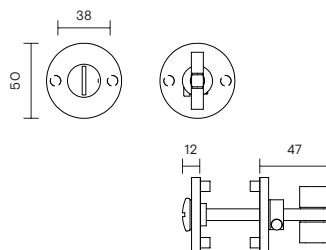

K 1865 RB

Dimensioni / Sizes

Finiture / Finishes

-  **Cromo** / Polished chrome
-  **Cromosat** / Satin chrome
-  **Nikelnero** / Black nickel

Chiusure privacy BZG / Bathroom privacy sets

K 1865 RG B

Dimensioni / Sizes