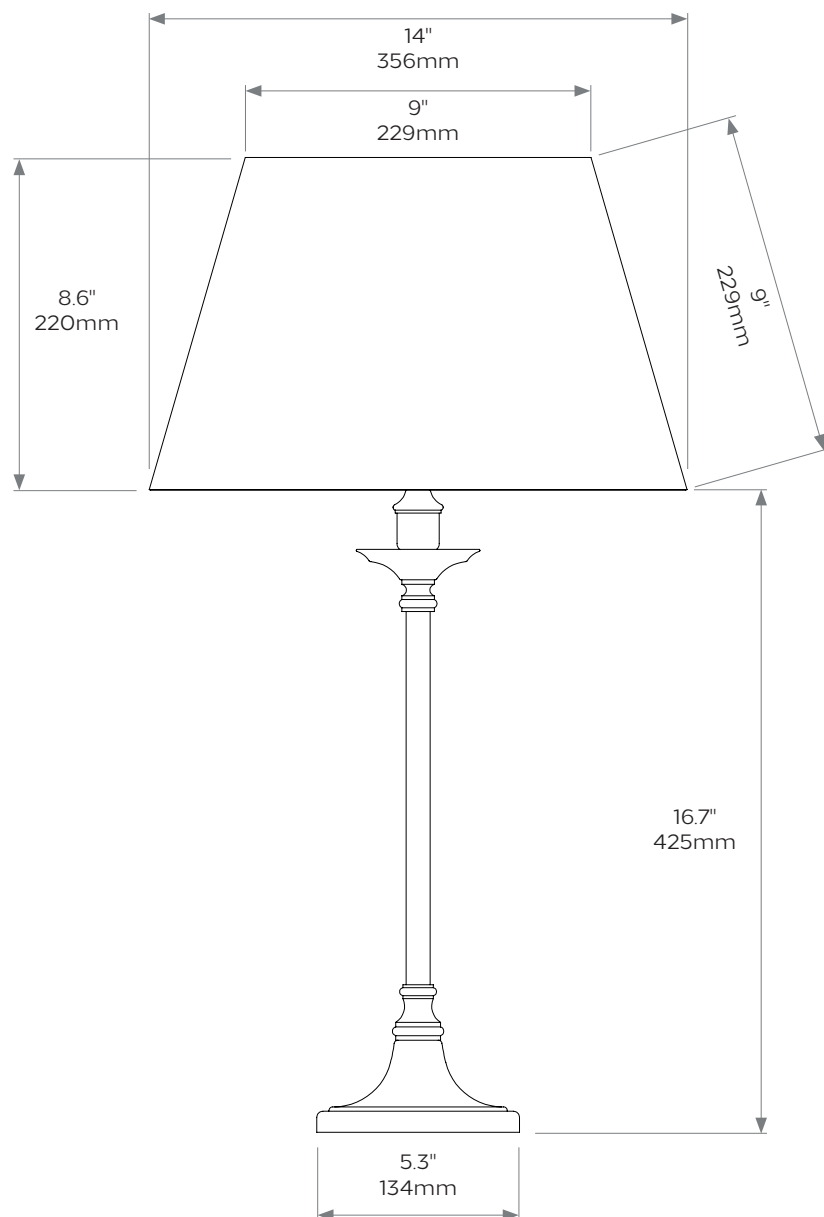

ISABELLE

DIMENSIONS

Height: 16.7"/425mm

Width: 5.3"/134mm

FINISHES

Available in any of our standard finishes

BULB

UK E26 LED-2700K

EU E26 LED-2700K

US E27 A-15 LED-2700K

QUANTITY 1

SHADE

EMPL Empire L

DIMENSIONS

Base: 14"/356mm

Top: 9"/229mm

Slope: 9"/229mm

Overall height: 8.6"/220mm

Weight 2kg/5.5lbs

Care instructions Simply dust regularly with a clean soft cloth. Care should be taken not to use abrasives of any kind.

Product code TL031

Collier Webb products are produced by our skilled team of designers and craftsmen at our South Coast Foundry.

Due to the hand-crafted nature of some products, stated dimensions may have a tolerance of $\pm 0.25"/6\text{mm}$.

If tighter tolerances are required for a specific installation, please state on your enquiry.

© 2021 Collier Webb Ltd

COLLIER WEBB

HANDCRAFTED IN ENGLAND

collierwebb.com

Part of The Edward Alexander Group