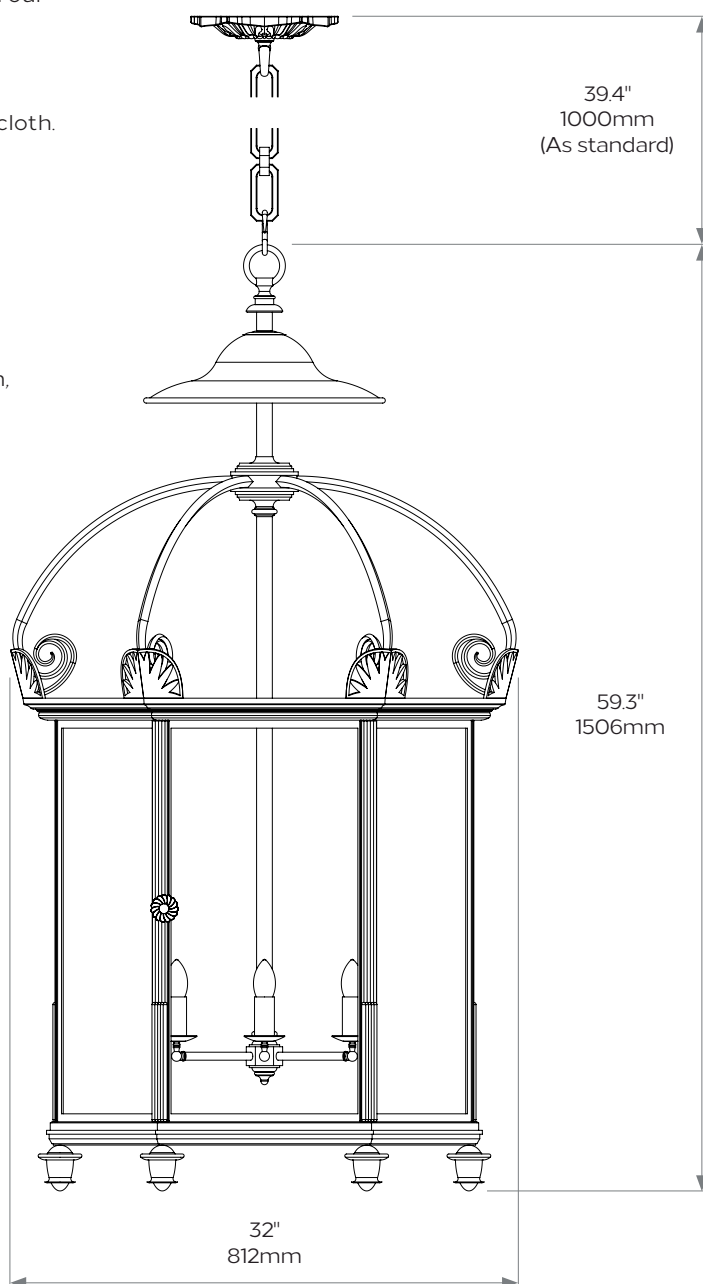

GOODWOOD LANTERN

DIMENSIONS

Height: 59.3"/1506mm

Width: 32"/812mm

FINISHES

Available in any of our standard finishes

CERTIFICATIONS

UL listing – Damp/Dry

CE certified

BULB TYPE

UK 6 x E14 Bulb

EU 6 x E14 Bulb

US 6 x E12 bulb

*LED Bulb 2700K supplied as standard. Please speak with our sales team if alternative bulb specifications are required

Weight 40kg/88lbs

Care instructions: Simply dust regularly with a clean soft cloth. Care should be taken not to use abrasives of any kind

Product code HL031

Collier Webb products are produced by our skilled team of designers and craftsmen at our South Coast Foundry.

Due to the hand-crafted nature of some products, stated dimensions may have a tolerance of $\pm 0.25"/6\text{mm}$. If tighter tolerances are required for a specific installation, please state on your enquiry

© 2021 Collier Webb Ltd

COLLIER WEBB

HANDCRAFTED IN ENGLAND

collierwebb.com

Part of The Edward Alexander Group