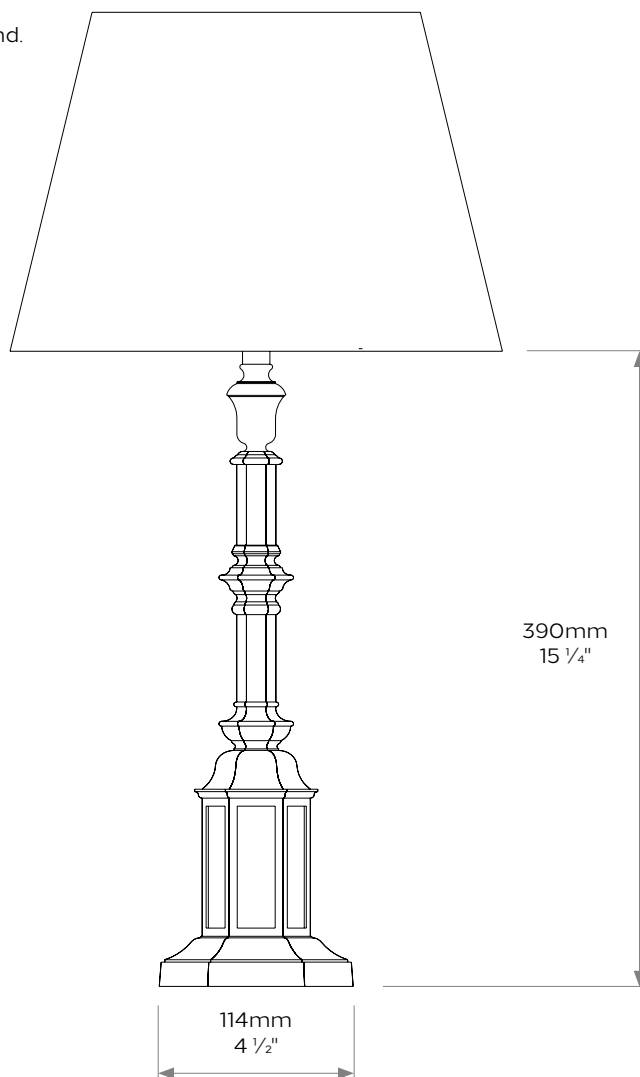

FOLLY

COLLIER WEBB

COLLIERWEBB.COM

FOLLY

The Folly table lamp is an expertly crafted reproduction of an original 19th century Gothic Revival design.

The lamp features a hexagonal column with textured panels and beautiful acanthus leaf motifs.

DIMENSIONS

Height: 390mm/15 1/4"

Width: 114mm/4 1/2"

BULB TYPE

UK E27 2m flex - switch 300mm from base - black or white switch - black or white plug

EU E27 2m flex - switch 300mm from base - black or white switch - black or white euro plug

US E26 Turn key if no switch on bulb holder - inline switch - 2m flex switch 300mm from base - black or white 2 pin plug

Weight 2.5kg

Care instructions: Simply dust regularly with a clean soft cloth. Care should be taken not to use abrasives of any kind.

Product code TL021

Due to the hand-crafted nature of some products, stated dimensions may have a tolerance of $\pm 1/4"/6\text{mm}$.
If tighter tolerances are required for a specific installation, please state on your enquiry