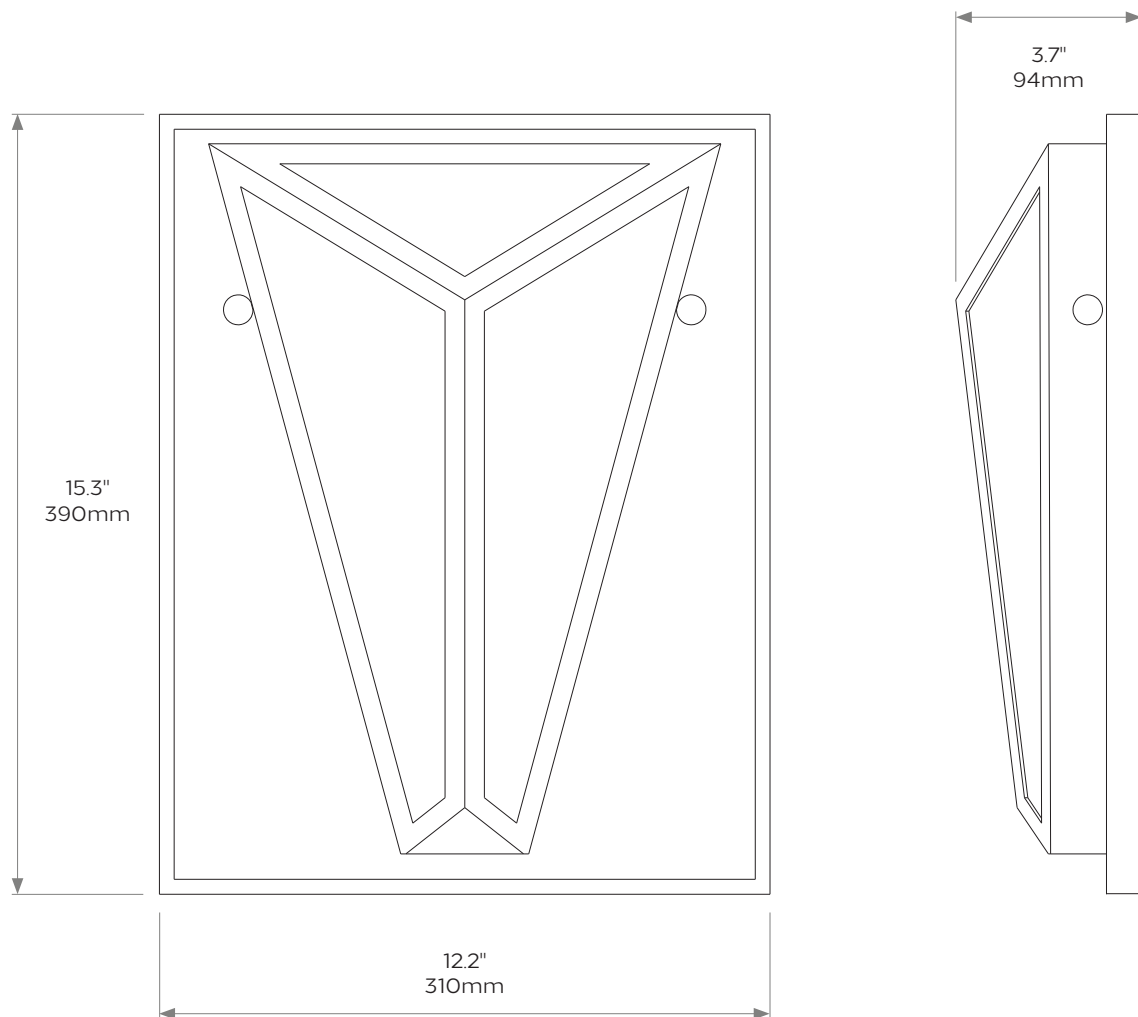

DELTA

COLLIER WEBB

www.collierwebb.com

DELTA

Our Delta Light could be described as electric, symmetric and definitely geometric. A single light source is diffused through the three frosted glass facets with an option of white opal glass.

DIMENSIONS

Height: 15.3"/390mm

Width: 12.2"/310mm

Projection: 3.7"/94mm

BULB TYPE

UK E14 Bulb holder

EU E14 Bulb holder

US E12 bulb holder

Weight 3kg/6.6lbs

Care instructions: Simply dust regularly with a clean soft cloth. Care should be taken not to use abrasives of any kind.

Product code WL027

Due to the hand-crafted nature of some products, stated dimensions may have a tolerance of $\pm 1/4"/6\text{mm}$.
If tighter tolerances are required for a specific installation, please state on your enquiry