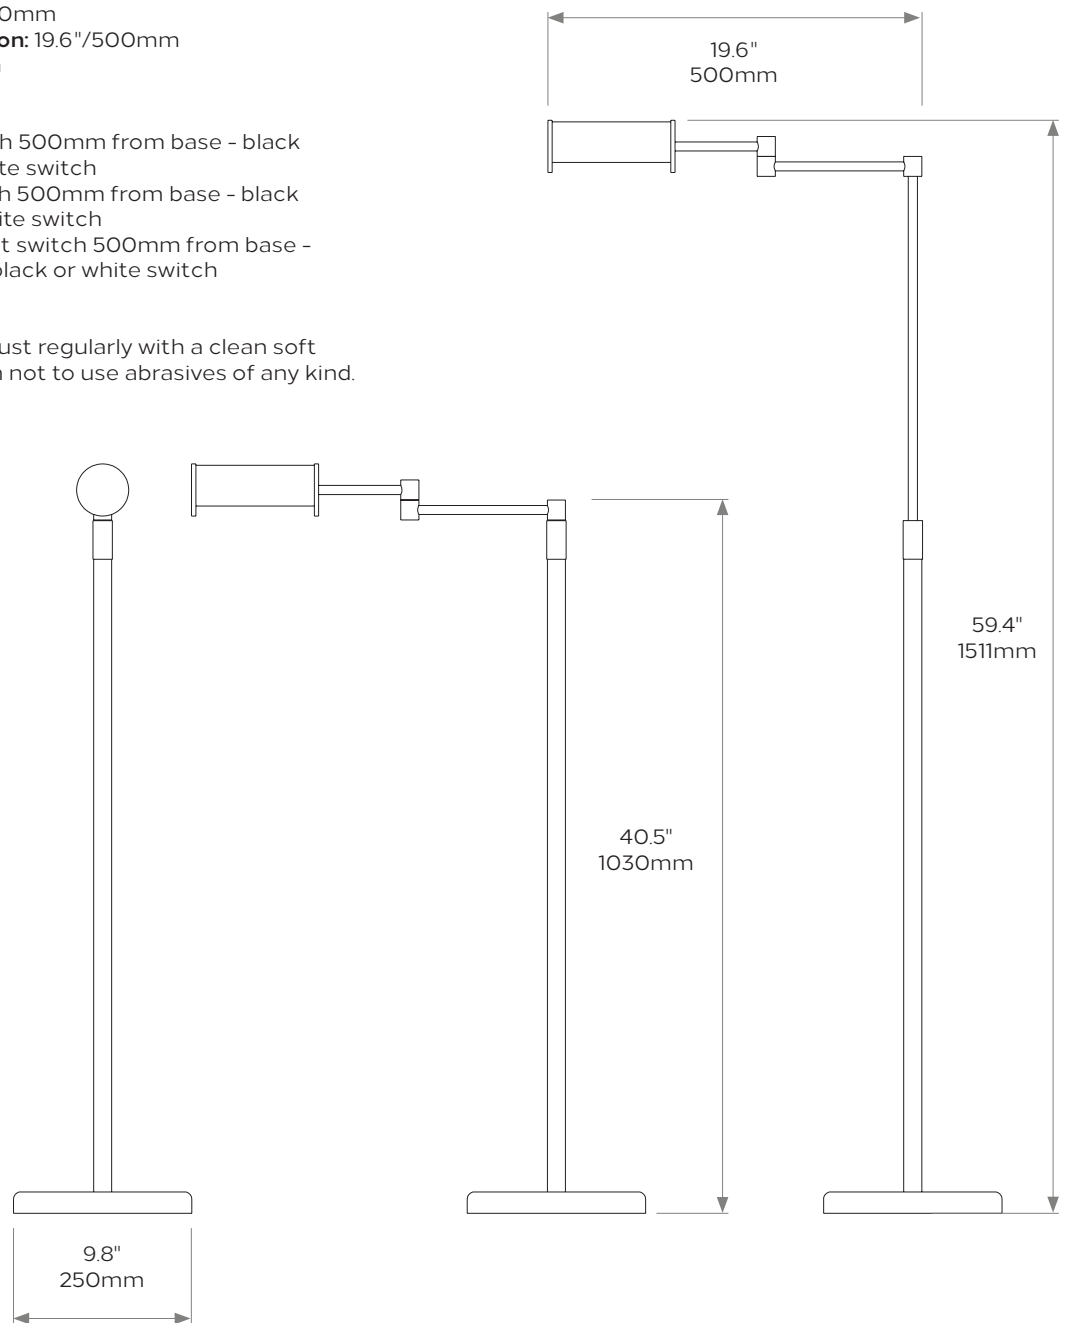

Fabricated entirely from brass, the Cylinder Light has been designed to have lasting appeal.

Shown here in Antique Copper, it can be specified in any of our standard finishes.

DIMENSIONS

Height extended: 59.4"/1511mm

Height retracted: 40.5"/1030mm

Length of max arm extension: 19.6"/500mm

Width of base: 9.8"/250mm

BULB TYPE

UK E27 3m flex - foot switch 500mm from base - black or white plug - black or white switch

EU E27 3m flex - foot switch 500mm from base - black or white plug - black or white switch

US E26 Plain - 3m flex - foot switch 500mm from base - black or white 2 pin plug - black or white switch

Weight 10kg/22lbs

Care instructions: Simply dust regularly with a clean soft cloth. Care should be taken not to use abrasives of any kind.

Product code FL006/OS

Due to the hand-crafted nature of some products, stated dimensions may have a tolerance of $\pm 1/4"/6\text{mm}$.
If tighter tolerances are required for a specific installation, please state on your enquiry