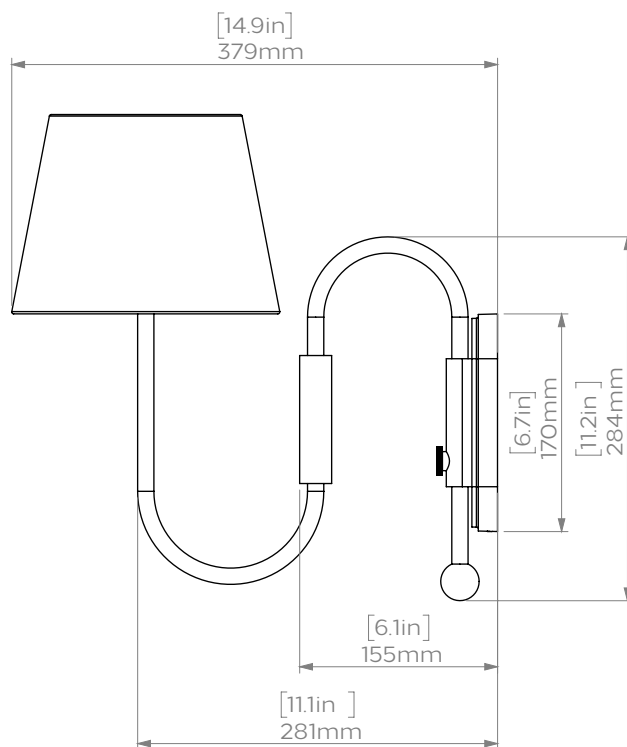

### WITH SHADE

Height: 380mm/15"

Width: 209mm/8.2"

Depth: 379mm/14.9"

### WITHOUT SHADE

Height: 284mm/11.2"

Width: 70mm/2.8"

Depth: 281mm/11.1"

## BULB TYPE

UK E27 Bulb holder or OSH fittings depending on size

EU E27 Bulb holder or OSH fittings depending on size

US E26 Bulb holder or OSH fittings depending on size

## PRODUCT CODE

WL062

Due to the hand-crafted nature of some products, stated dimensions may have a tolerance of  $\pm 1/4$ "/6mm.  
If tighter tolerances are required for a specific installation, please state on your enquiry