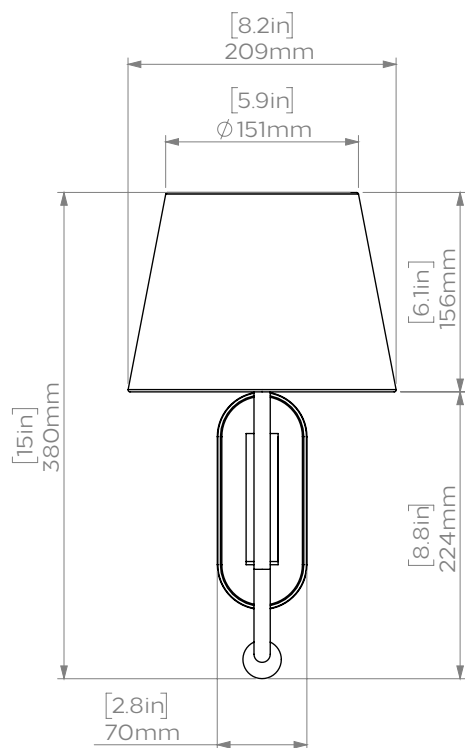

## DIMENSIONS

### WITH SHADE

Height: 380mm/15"

Width: 209mm/8.2"

Depth: 379mm/14.9"

### WITHOUT SHADE

Height: 284mm/11.2"

Width: 70mm/2.8"

Depth: 281mm/11.1"

## PRODUCT CODE

WL062

Due to the hand-crafted nature of some products, stated dimensions may have a tolerance of  $\pm 1/4$ "/6mm.  
If tighter tolerances are required for a specific installation, please state on your enquiry