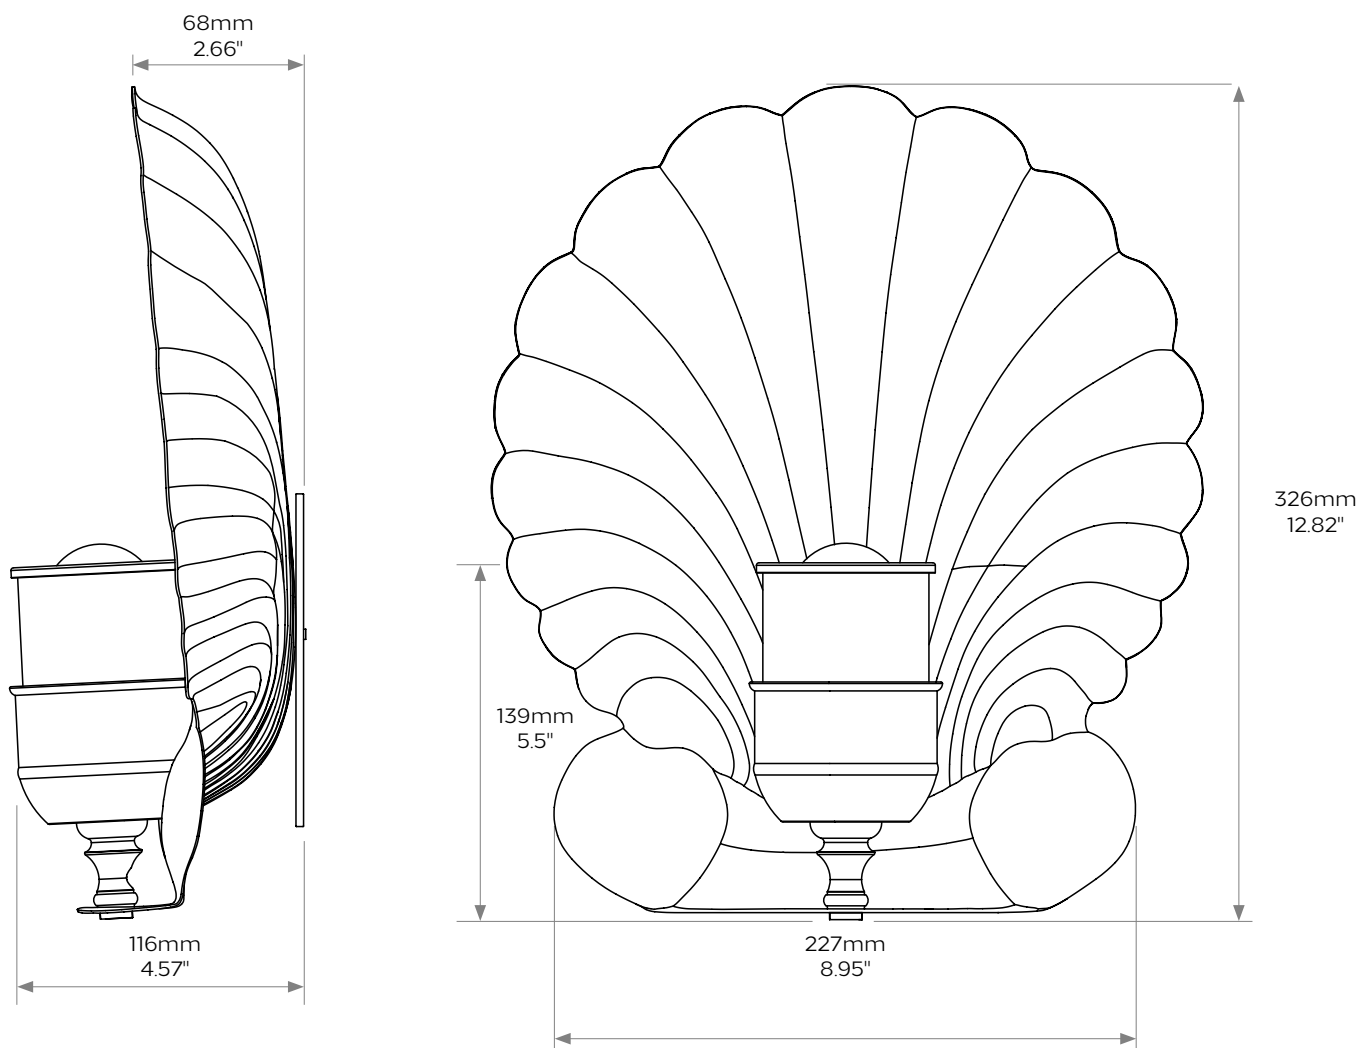

CLANDON

COLLIER WEBB

COLLIERWEBB.COM

CLANDON

Our Clandon Light is a beautifully sculpted oyster shell, perfectly formed to render multiple reflections of the light source.

The shell is created by hand forming and hammering a flat sheet of brass.

DIMENSIONS

Height: 326mm/12.82"

Width: 227mm/8.95"

Projection: 68mm/2.66"

BULB TYPE

UK E14 Bulb holder

EU E14 Blub holder

US E12 bulb holder

Weight 1.25kg/3lbs

Care instructions: Simply dust regularly with a clean soft cloth.

Care should be taken not to use abrasives of any kind.

Product code WL033

Due to the hand-crafted nature of some products, stated dimensions may have a tolerance of $\pm 1/4"/6\text{mm}$.
If tighter tolerances are required for a specific installation, please state on your enquiry