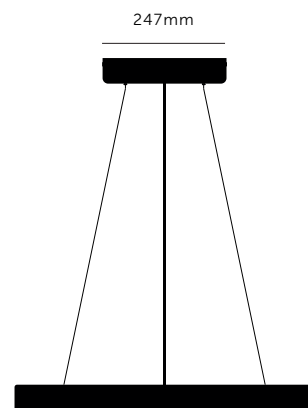

[info. **OPTIONAL SUSPENDED KIT.**]

1x ceiling rose 247mm

3x tensile cable (max length 2000mm)

[type. **19.0 CASCADE.**]

[info. **MEASUREMENTS.**]

Buster bulb
or Tube bulb

[info. **SPECIFICATIONS.**]

E27 / 220-240VAC / IP20