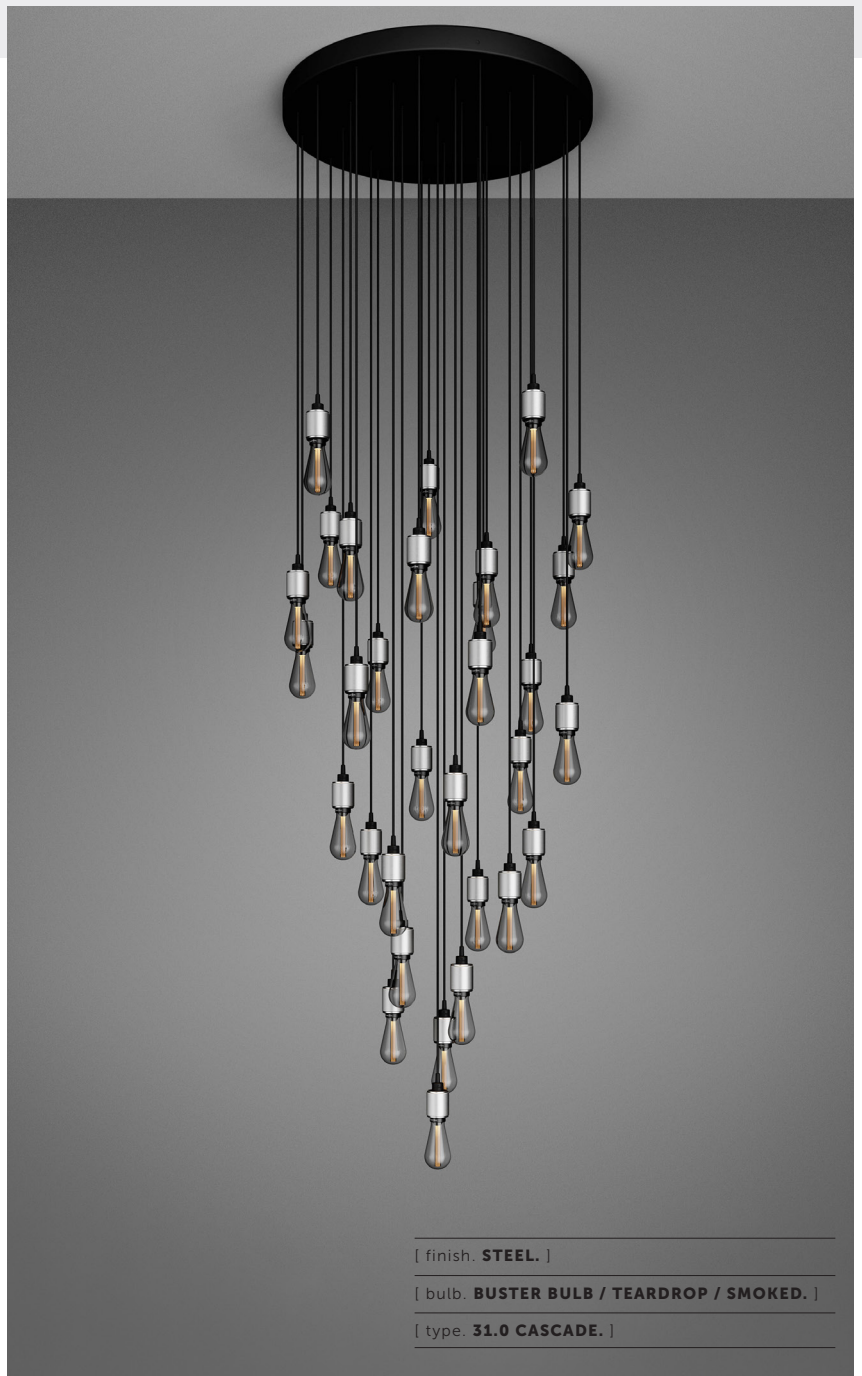

[product.]

HEAVY METAL CHANDELIER / CLASSIC

[type. **10.0, 19.0, 31.0 CLASSIC.**]

[knurl. **CROSS.**]

[pendant. **HEAVY METAL.**]

[detail. **SOLID METAL.**]

A bespoke chandelier with 10, 19 or 31 pendant lights made from solid metal. Custom-made to your specifications. Featuring our HEAVY METAL pendants available in steel, brass, smoked bronze and black.

[type. **10.0 CASCADE.**]

[info. **MEASUREMENTS.**]

Buster bulb
or Tube bulb

[info. **SPECIFICATIONS.**]

E27 / 220-240VAC / IP20

Max 10 x 40W LED E27 bulb

Bulbs sold separately

CB certified / Class 1

[info. **FINISH & SKU NUMBERS.**]

[finish. **DETAILS.**]

Steel

Brass

Smoked Bronze

Matt Black

[sku.]

RHC-071354