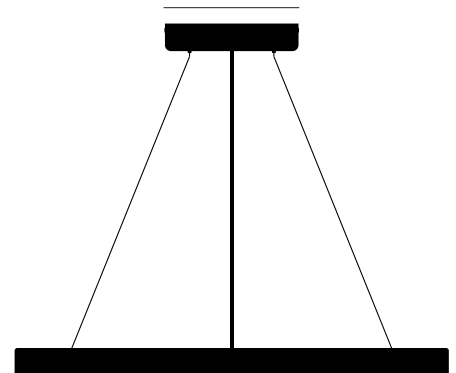

[info. **FINISH & SKU NUMBERS.**]

[finish. **DETAILS.**]

Steel

Brass

Smoked Bronze

Matt Black

[sku.]

RHC-071354

RHC-051355

RHC-451357

RHC-481358

[info. **CARE INSTRUCTIONS.**]

Wipe with damp cloth with no loose hairs, avoid using any chemicals. Please note all finishes are prone to ageing.

This chandelier must be installed by a qualified electrician.

[info. **OPTIONAL SUSPENDED KIT.**]

1x ceiling rose 247mm

3x tensile cable (max length 2000mm)

247mm