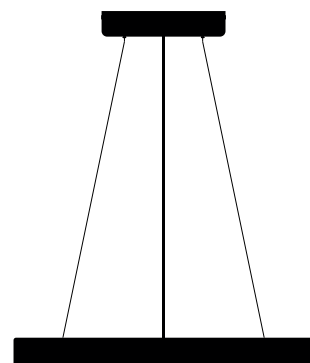

Max 19 x 40W LED E27 bulb

Bulbs sold separately

CB certified / Class 1

598 mm

60 mm

Customisable cable drop up to 10m

68 mm

256 mm

[info. **OPTIONAL SUSPENDED KIT.**]

1x ceiling rose 247mm

3x tensile cable (max length 2000mm)

247mm

[finish. **DETAILS.**]

[sku.]

Steel

RHC-071354