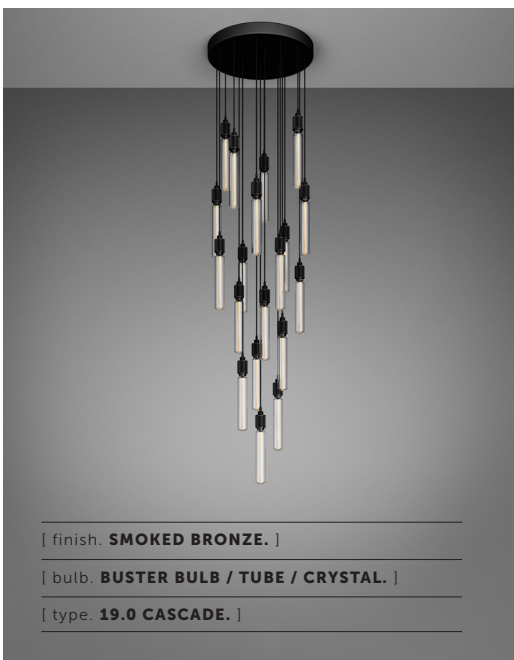

[product.]

HEAVY METAL CHANDELIER / CLASSIC

[type. **10.0, 19.0, 31.0 CLASSIC.**]

[knurl. **CROSS.**]

[pendant. **HEAVY METAL.**]

[detail. **SOLID METAL.**]

A bespoke chandelier with 10, 19 or 31 pendant lights made from solid metal. Custom-made to your specifications. Featuring our HEAVY METAL pendants available in steel, brass, smoked bronze and black.

[type. **10.0 CASCADE.**]

[info. **MEASUREMENTS.**]

Buster bulb
or Tube bulb

[info. **SPECIFICATIONS.**]

E27 / 220-240VAC / IP20

Max 10 x 40W LED E27 bulb

Bulbs sold separately

CB certified / Class 1

[info. **FINISH & SKU NUMBERS.**]

[finish. **DETAILS.**]

Steel

Brass

Smoked Bronze

Matt Black

[sku.]

RHC-071354