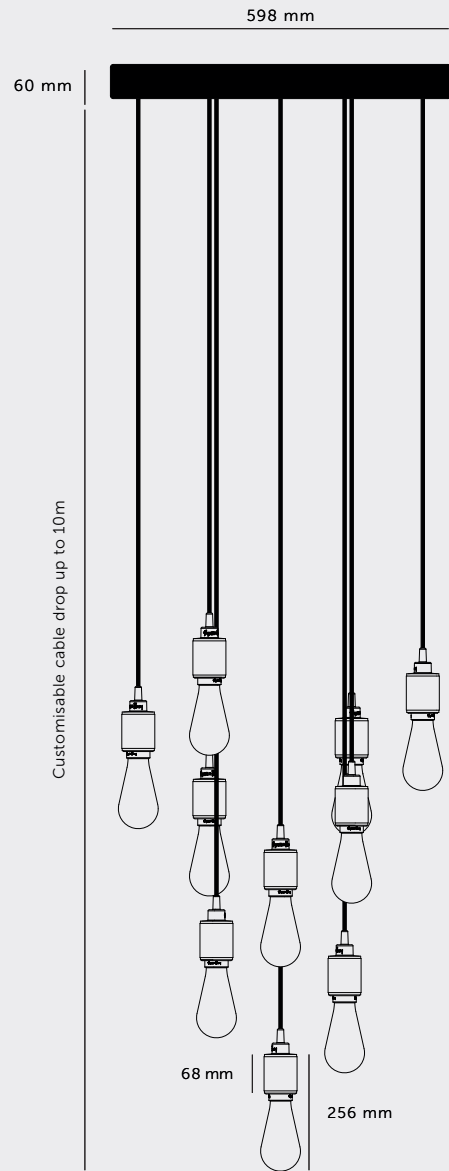

[product.]

HEAVY METAL CHANDELIER / CLASSIC

[type. **10.0, 19.0, 31.0 CLASSIC.**]

[knurl. **CROSS.**]

[pendant. **HEAVY METAL.**]

[detail. **SOLID METAL.**]

A bespoke chandelier with 10, 19 or 31 pendant lights made from solid metal. Custom-made to your specifications. Featuring our HEAVY METAL pendants available in steel, brass, smoked bronze and black.

[type. **10.0 CASCADE.**]

[info. **MEASUREMENTS.**]

Buster bulb
or Tube bulb

[info. **SPECIFICATIONS.**]

E27 / 220-240VAC / IP20

Max 10 x 40W LED E27 bulb

Bulbs sold separately

CB certified / Class 1

[info. **OPTIONAL SUSPENDED KIT.**]

1x ceiling rose 247mm

3x tensile cable (max length 2000mm)

[type. **19.0 CASCADE.**]

[info. **MEASUREMENTS.**]

Buster bulb
or Tube bulb

[info. **SPECIFICATIONS.**]

E27 / 220-240VAC / IP20

Max 19 x 40W LED E27 bulb

Bulbs sold separately

CB certified / Class 1

598 mm

60 mm

Customisable cable drop up to 10m

68 mm

256 mm