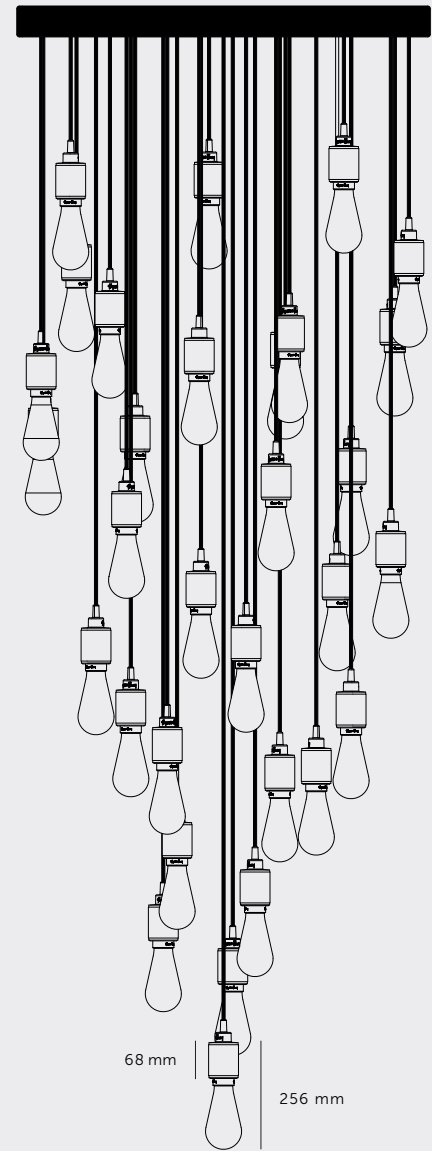

[product.]

HEAVY METAL CHANDELIER / CLASSIC

[type. **10.0, 19.0, 31.0 CLASSIC.**]

[knurl. **CROSS.**]

[pendant. **HEAVY METAL.**]

[detail. **SOLID METAL.**]

A bespoke chandelier with 10, 19 or 31 pendant lights made from solid metal. Custom-made to your specifications. Featuring our HEAVY METAL pendants available in steel, brass, smoked bronze and black.

[type. **10.0 CASCADE.**]

[info. **MEASUREMENTS.**]

Buster bulb
or Tube bulb

[info. **SPECIFICATIONS.**]

E27 / 220-240VAC / IP20

Max 10 x 40W LED E27 bulb

Bulbs sold separately

CB certified / Class 1

This chandelier must be installed by a qualified electrician.

[type. **31.0 CASCADE.**]

[info. **MEASUREMENTS.**]

Buster bulb
or Tube bulb

[info. **SPECIFICATIONS.**]

E27 / 220-240VAC / IP20

Max 31 x 40W LED E27 bulb

Bulbs sold separately

CB certified / Class 1

60 mm

798 mm

Customisable cable drop up to 10m

68 mm

256 mm

[info. **FINISH & SKU NUMBERS.**]