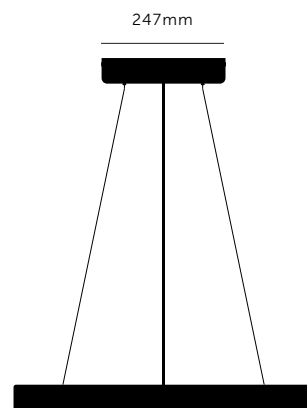

[info. **OPTIONAL SUSPENDED KIT.**]

1x ceiling rose 247mm
3x tensile cable (max length 2000mm)

[type. **19.0 CLASSIC.**]

[info. **MEASUREMENTS.**]

[info. **SPECIFICATIONS.**]

GU10 / 220-240VAC / IP20
Max 19 x 9W LED GU10 bulb
Bulbs sold separately
CB certified / Class 1