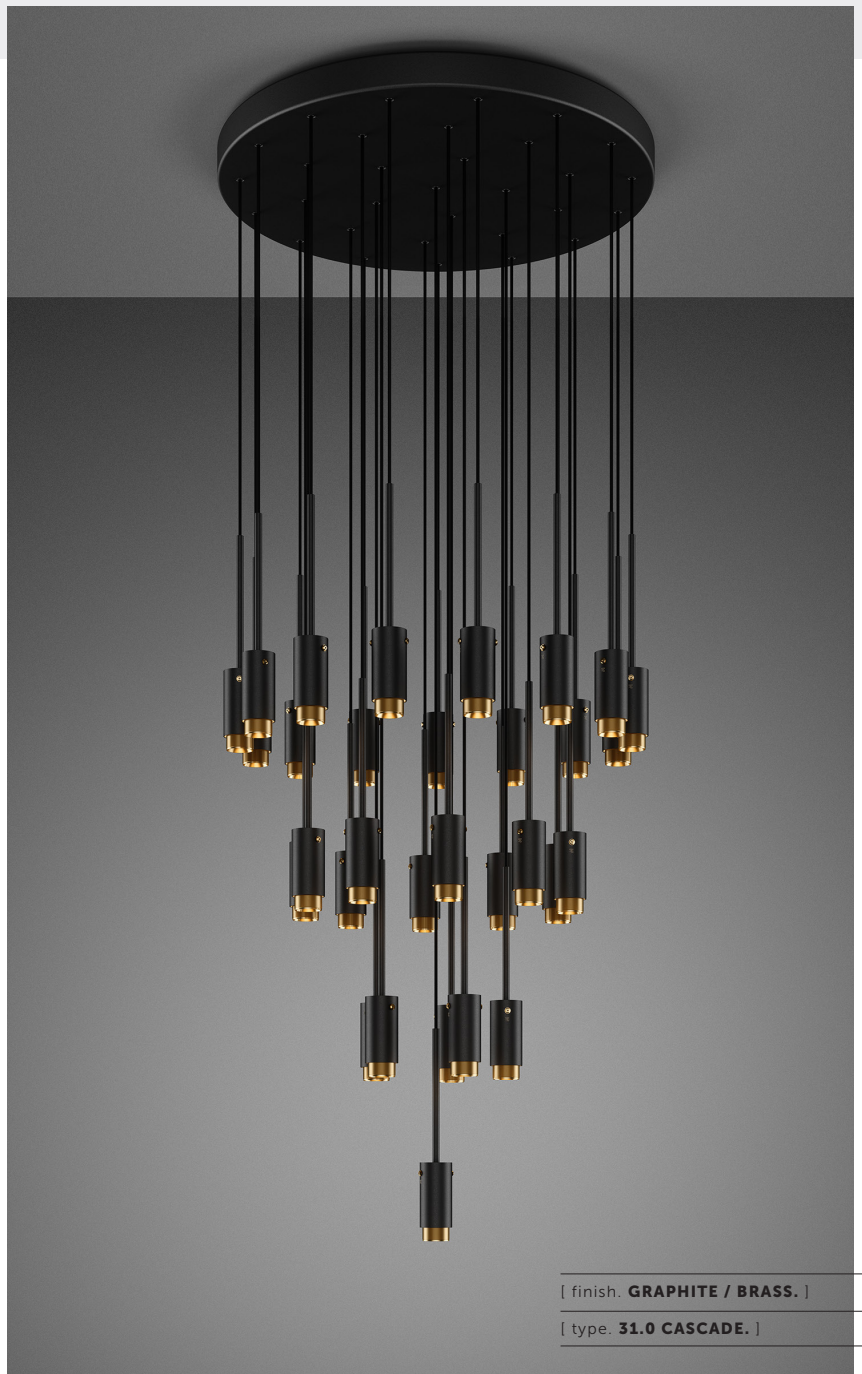

[product.]

EXHAUST CHANDELIER / CLASSIC

[type. **10.0, 19.0, 31.0 CLASSIC.**]

[knurl. **LINEAR.**]

[pendant. **EXHAUST.**]

[detail. **TORX SCREW.**]

A bespoke chandelier with 10, 19 or 31 pendant lights made from powder coated metal with solid metal detailing. Custom-made to your specifications. Featuring our EXHAUST pendants available in a stone or graphite body, with details in steel, burnt steel, brass or gun metal.

[finish. **BODY.**]

- Stone
- Graphite

[sku.]

RHC-211351
RHC-171350

[finish. **DETAILS.**]

- Steel
- Burnt Steel
- Brass
- Gun Metal

[sku.]

RBB-07686
RBB-36795
RBB-05685
RBB-35687

[info. **FINISH & SKU NUMBERS.**]

[finish. **BODY.**]

- Stone
- Graphite

[sku.]

RHC-211351
RHC-171350

[finish. **DETAILS.**]

- Steel
- Burnt Steel
- Brass
- Gun Metal

[sku.]