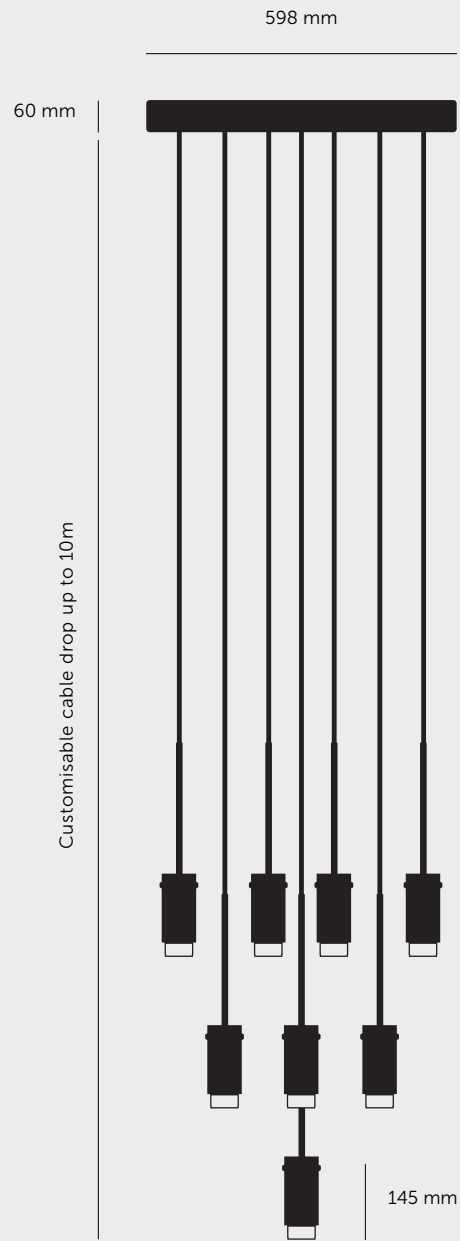

[type. **10.0 CLASSIC.**]

[info. **MEASUREMENTS.**]

[info. **SPECIFICATIONS.**]

GU10 / 220-240VAC / IP20
Max 10 x 9W LED GU10 bulb
Bulbs sold separately
CB certified / Class 1

[info. **FINISH & SKU NUMBERS.**]

[info. **OPTIONAL SUSPENDED KIT.**]

1x ceiling rose 247mm
3x tensile cable (max length 2000mm)

[type. **19.0 CLASSIC.**]

[info. **MEASUREMENTS.**]

[info. **SPECIFICATIONS.**]

GU10 / 220-240VAC / IP20
Max 19 x 9W LED GU10 bulb
Bulbs sold separately
CB certified / Class 1

[info. **OPTIONAL SUSPENDED KIT.**]

1x ceiling rose 247mm
3x tensile cable (max length 2000mm)

[type. **31.0 CLASSIC.**]

[info. **MEASUREMENTS.**]

[info. **SPECIFICATIONS.**]

GU10 / 220-240VAC / IP20
Max 31 x 9W LED GU10 bulb
Bulbs sold separately
CB certified / Class 1