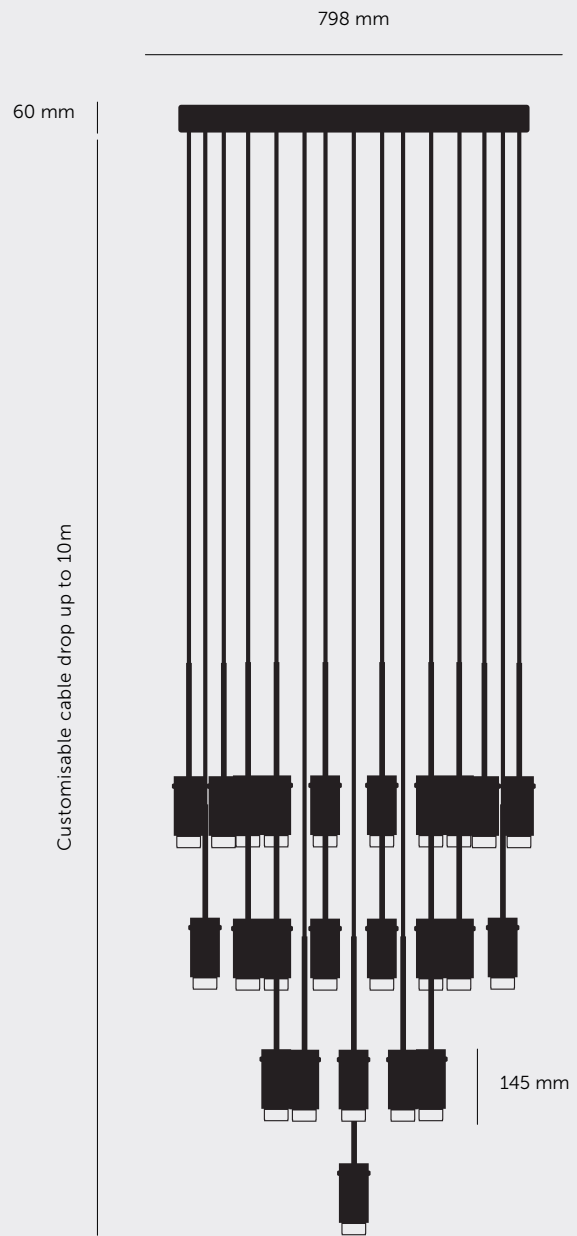

[info. **OPTIONAL SUSPENDED KIT.**]

1x ceiling rose 247mm
3x tensile cable (max length 2000mm)

[type. **19.0 CLASSIC.**]

[info. **MEASUREMENTS.**]

[info. **SPECIFICATIONS.**]

GU10 / 220-240VAC / IP20
Max 19 x 9W LED GU10 bulb
Bulbs sold separately
CB certified / Class 1

[info. **OPTIONAL SUSPENDED KIT.**]

1x ceiling rose 247mm
3x tensile cable (max length 2000mm)

[type. **31.0 CLASSIC.**]

[info. **MEASUREMENTS.**]

[info. **SPECIFICATIONS.**]

GU10 / 220-240VAC / IP20
Max 31 x 9W LED GU10 bulb
Bulbs sold separately
CB certified / Class 1

[info. **FINISH & SKU NUMBERS.**]

[finish. **BODY.**]

- Stone
- Graphite

[sku.]

RHC-211351
RHC-171350

[finish. **DETAILS.**]

- Steel
- Burnt Steel
- Brass
- Gun Metal

[sku.]

[info. **OPTIONAL SUSPENDED KIT.**]

1x ceiling rose 247mm
3x tensile cable (max length 2000mm)

BUSTER + PUNCH

Cascade / Classic
SURFACE / SUSPENDED