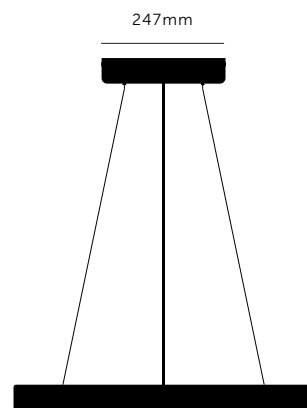

[info. **OPTIONAL SUSPENDED KIT.**]

1x ceiling rose 247mm
3x tensile cable (max length 2000mm)

[type. **31.0 CLASSIC.**]

[info. **MEASUREMENTS.**]

[info. **SPECIFICATIONS.**]

GU10 / 220-240VAC / IP20
Max 31 x 9W LED GU10 bulb
Bulbs sold separately
CB certified / Class 1