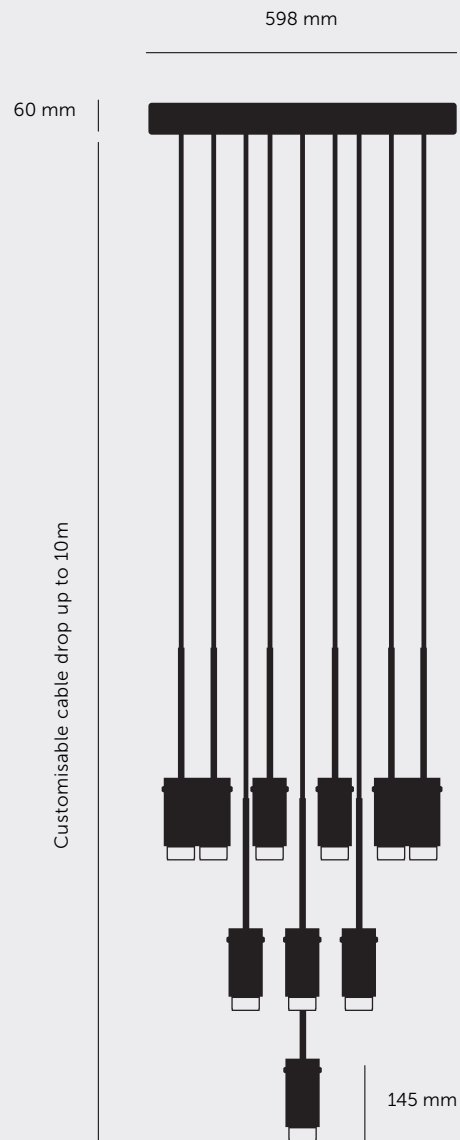

[type. **10.0 CLASSIC.**]

[info. **MEASUREMENTS.**]

[info. **SPECIFICATIONS.**]

GU10 / 220-240VAC / IP20
Max 10 x 9W LED GU10 bulb
Bulbs sold separately
CB certified / Class 1

[info. **FINISH & SKU NUMBERS.**]

[info. **OPTIONAL SUSPENDED KIT.**]

1x ceiling rose 247mm
3x tensile cable (max length 2000mm)

[type. **19.0 CLASSIC.**]

[info. **MEASUREMENTS.**]

[info. **SPECIFICATIONS.**]

GU10 / 220-240VAC / IP20
Max 19 x 9W LED GU10 bulb
Bulbs sold separately
CB certified / Class 1

[info. **OPTIONAL SUSPENDED KIT.**]

1x ceiling rose 247mm
3x tensile cable (max length 2000mm)

[type. **31.0 CLASSIC.**]

[info. **MEASUREMENTS.**]

[info. **SPECIFICATIONS.**]

GU10 / 220-240VAC / IP20
Max 31 x 9W LED GU10 bulb
Bulbs sold separately
CB certified / Class 1