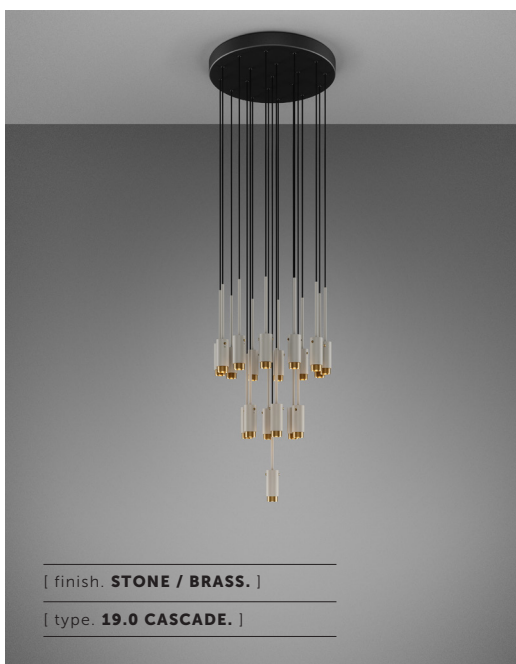

[product.]

EXHAUST CHANDELIER / CLASSIC

[type. **10.0, 19.0, 31.0 CLASSIC.**]

[knurl. **LINEAR.**]

[pendant. **EXHAUST.**]

[detail. **TORX SCREW.**]

A bespoke chandelier with 10, 19 or 31 pendant lights made from powder coated metal with solid metal detailing. Custom-made to your specifications. Featuring our EXHAUST pendants available in a stone or graphite body, with details in steel, burnt steel, brass or gun metal.

[type. **10.0 CLASSIC.**]

[info. **MEASUREMENTS.**]

[info. **SPECIFICATIONS.**]

GU10 / 220-240VAC / IP20
Max 10 x 9W LED GU10 bulb
Bulbs sold separately
CB certified / Class 1

[info. **FINISH & SKU NUMBERS.**]

[finish. **BODY.**]

- Stone
- Graphite

[sku.]

RHC-211351
RHC-171350

[finish. **DETAILS.**]

- Steel
- Burnt Steel
- Brass
- Gun Metal

[sku.]

RBB-07686
RBB-36795
RBB-05685
RBB-35687

[info. **FINISH & SKU NUMBERS.**]

[finish. **BODY.**]

- Stone
- Graphite

[sku.]

RHC-211351
RHC-171350

[finish. **DETAILS.**]

- Steel
- Burnt Steel
- Brass
- Gun Metal

[sku.]