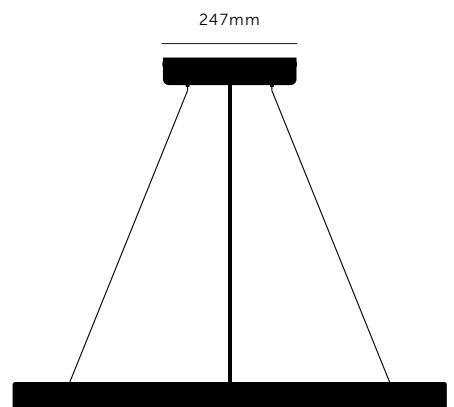

[info. **OPTIONAL SUSPENDED KIT.**]

1x ceiling rose 247mm
3x tensile cable (max length 2000mm)

BUSTER + PUNCH

Cascade / Classic
SURFACE / SUSPENDED