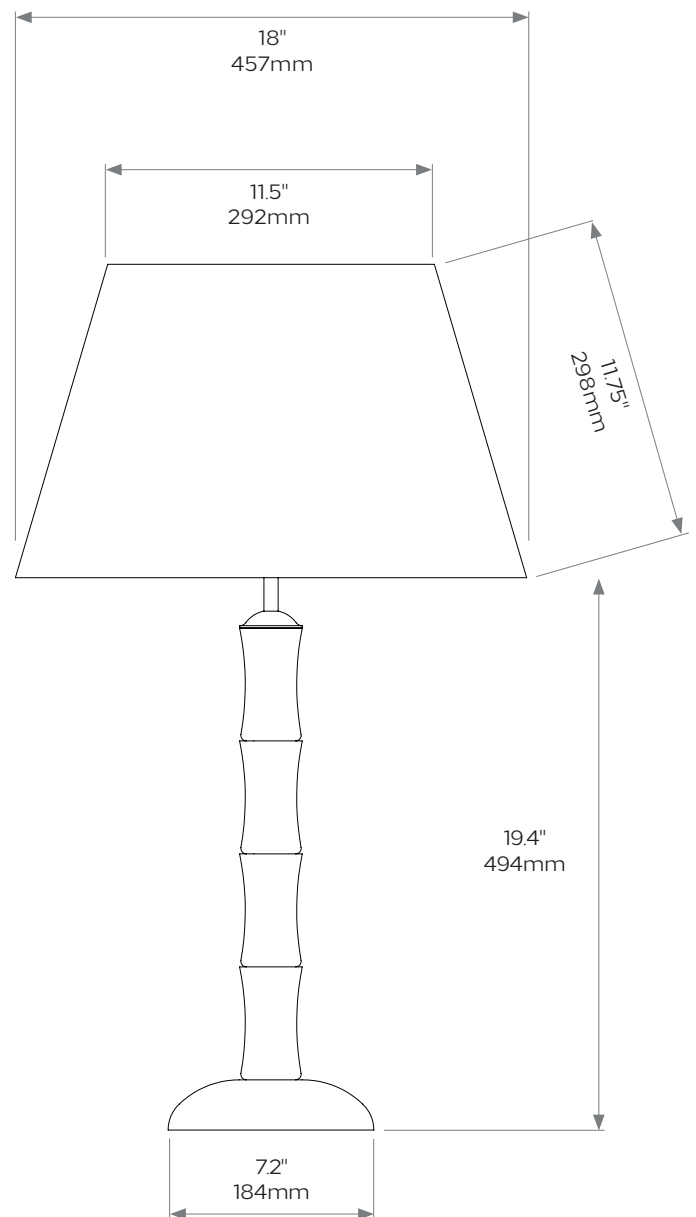

With style and substance in equal measure the Bamboo has been created by our expert team of craftsmen from solid brass.

At 533mm tall (excluding shade) and with the substantial weight you would expect from solid brass, this piece is at home in both contemporary and traditional interiors and without doubt a future heirloom.

Pictured here in Antique Brass, also available in any of our standard metal finishes.

This table light can be made to any bespoke size to create a completely bespoke piece.

DIMENSIONS

Height: 19.4"/494mm

Width: 7.2"/184mm

SHADE

EMPXL Empire XL

DIMENSIONS

Base: 18"/457mm

Top: 11.5"/292mm

Slope: 11.75"/298mm

BULB TYPE

UK E27 2m flex - switch 300mm from base

- black or white switch - black or white plug

EU E27 2m flex - switch 300mm from base

- black or white switch - black or white euro plug

US E26 Turn key if no switch on bulb holder

- inline switch - 2m flex - 300mm switch from base

- black or white 2 pin plug

Weight 10kg/22lbs

Care instructions Simply dust regularly with a clean soft cloth. Care should be taken not to use abrasives of any kind.

Product code TL053

Collier Webb products are produced by our skilled team of designers and craftsmen at our South Coast Foundry.

Due to the hand-crafted nature of some products, stated dimensions may have a tolerance of $\pm 0.25"/6\text{mm}$. If tighter tolerances are required for a specific installation, please state on your enquiry.

© 2021 Collier Webb Ltd

COLLIER WEBB

HANDCRAFTED IN ENGLAND

collierwebb.com

Part of The Edward Alexander Group